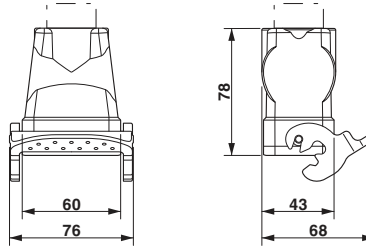

HEAVYCON B6 coupling housing, with single locking latch, height: 77.5 mm, with 1 x Pg29 gland, straight cable outlet

Key commercial data

Packing unit	1 pc
Custom tariff number	85389099
Country of origin	Germany

Technical data

Dimensions

Height	77.5 mm
Width	43 mm
Length	73 mm

Ambient conditions

Degree of protection of housing (IP)	IP65
Ambient temperature (operation)	-40 °C ... 125 °C

General

Note	For contact inserts HC-B6, BB10, DD24, M
Design	B6
Housing type	Coupling housings
Locking type	With single locking latch
No. of cable exits	1
Cable exit	Straight
Screw connection	None
Type of the screw connection	1x Pg29
Housing material	Aluminum die-cast

UNSPSC

UNSPSC 6.01	31261502
UNSPSC 7.0901	31261502
UNSPSC 11	31261502
UNSPSC 12.01	31261502
UNSPSC 13.2	31261502

Drawings

Housing - HC-B 6-KML-H-O1PG29 - 1460281

Dimensioned drawing

Dimensional drawing