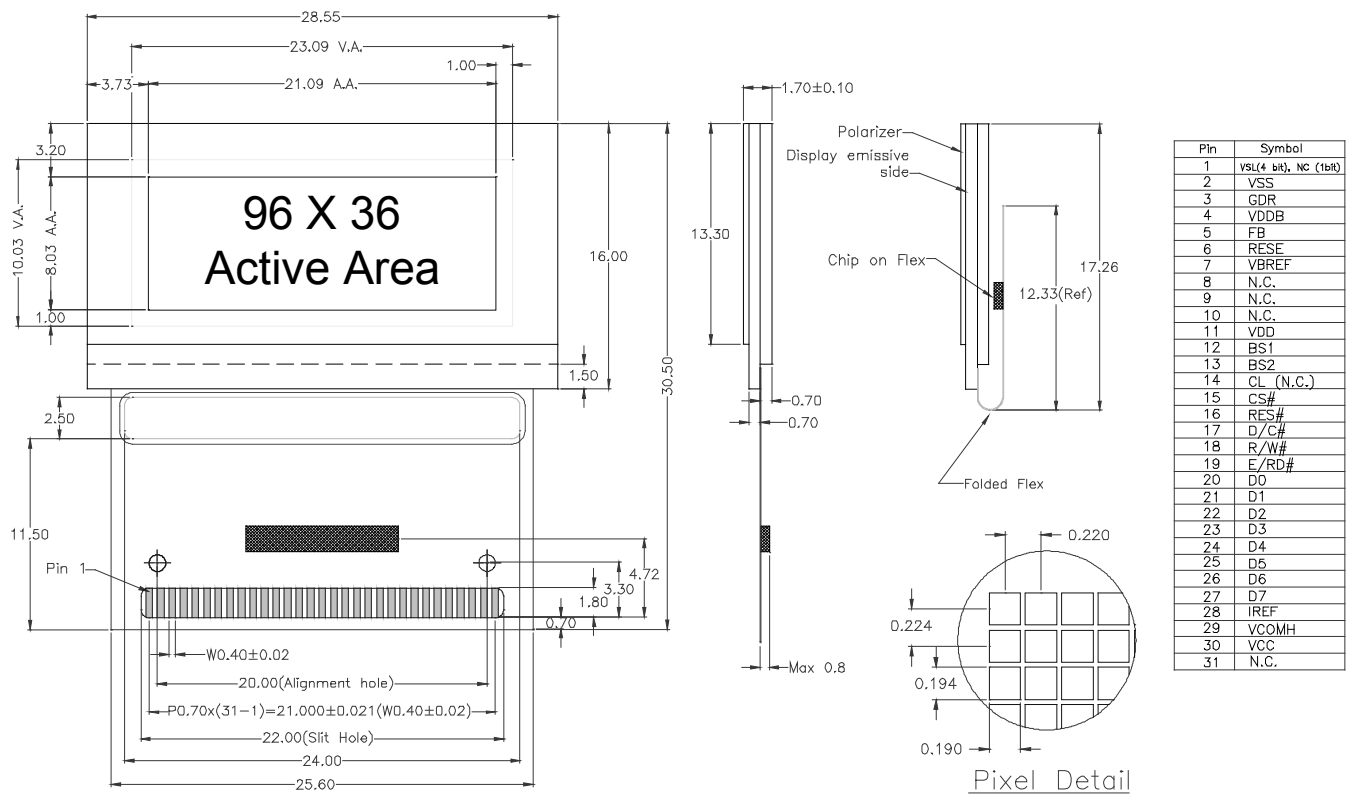

OLED DISPLAY SOLUTIONS

Pictiva™ 1.0-inch 96x36 OLED display

OS096036Px10MxxB10

Features

- RoHS Compliant
- White, Blue, or Area Color options available
- Low-power consumption for battery-powered devices
- 180° viewing angle

Display Format	96 Columns x 36 Rows				
Diagonal	1.0 inch				
Pixel Pitch	0.22 mm x 0.22 mm				
Color, Luminance & Lifetime	Color On Demand	CIE x	CIE y	cd/m ²	Lifetime hrs, 25°C
	Elegance Yellow	0.46	0.54	100/200*	40K/10K*
	Lime Green	0.37	0.62	120	10K
	Tiger Orange	0.63	0.37	50	10K
	Galaxy White	0.25	0.25	60	TBA
	Ocean Blue	0.14	0.17	30	TBA
Grayscale	1 or 4 bit				
Active Area	21.1 (W) X 8.0 (H) mm				
Module Size	28.6 (W) X 17.26 (H) X 1.7 (T) mm TAB FOLDED				
Viewing Angle	180°				
Contrast Ratio	2000:1 dark ambient				
Temperature	-30°C to +70°C Operating				
Voltage	2.4 V– 3.5V (Logic) 12V typical (OLED Supply)				
Power	0.05 mW (Sleep Mode)				
Interface	Parallel or Serial (SPI, I ² C), TAB interconnect				
Driver	SSD0303 (1-bit), SSD0323 (4-bit) on TAB				
Weight	1.6g nominal				

* High Brightness Mode

Mechanical Dimensions and Pin Description

Ordering Information

Part Number	Order Number	Description
1-bit		
OS096036PP10MY0B10	Q65110A3999	Pictiva™ 1.0 inch 96x36 OLED Display, Elegance Yellow
OS096036PP10MG1B10	Q65110A3998	Pictiva™ 1.0 inch 96x36 OLED Display, Lime Green
OS096036PP10MO1B10	Q65110A3997	Pictiva™ 1.0 inch 96x36 OLED Display, Tiger Orange
OS096036PP10MW1B10	Q65110A4518	Pictiva™ 1.0 inch 96x36 OLED Display, Galaxy White
OS096036PP10MB2B10	Q65110A4000	Pictiva™ 1.0 inch 96x36 OLED Display, Ocean Blue
4-bit		
OS096036PK10MY0B10	Q65110A3994	Pictiva™ 1.0 inch 96x36 OLED Display, Elegance Yellow
OS096036PK10MG1B10	Q65110A3993	Pictiva™ 1.0 inch 96x36 OLED Display, Lime Green
OS096036PK10MO1B10	Q65110A3992	Pictiva™ 1.0 inch 96x36 OLED Display, Tiger Orange
OS096036PK10MW1B10	Q65110A4517	Pictiva™ 1.0 inch 96x36 OLED Display, Galaxy White
OS096036PK10MB2B10	Q65110A3995	Pictiva™ 1.0 inch 96x36 OLED Display, Ocean Blue