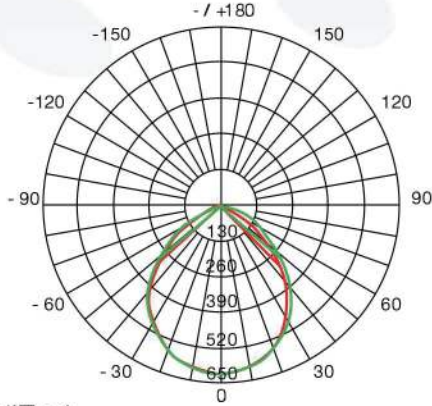

## JET Series

**AVERAGE BEAM ANGLE(50%): 92.8°**

UNIT:cd

- C0/180, 90.9
- C30/270, 95.6

Height	Average Lux (lx)	Light Range (dia.)
39.37in	278.4	78.72in
78.74in	69.59	157.43in
118.11in	20.92	236.15in
157.48in	17.40	314.87in
196.85in	11.12	393.58in
236.22in	7.732	472.30in
275.59in	5.681	551.02in
314.96in	4.249	629.77
354.33in	2.426	708.45in
393.70in	2.784	787.17in