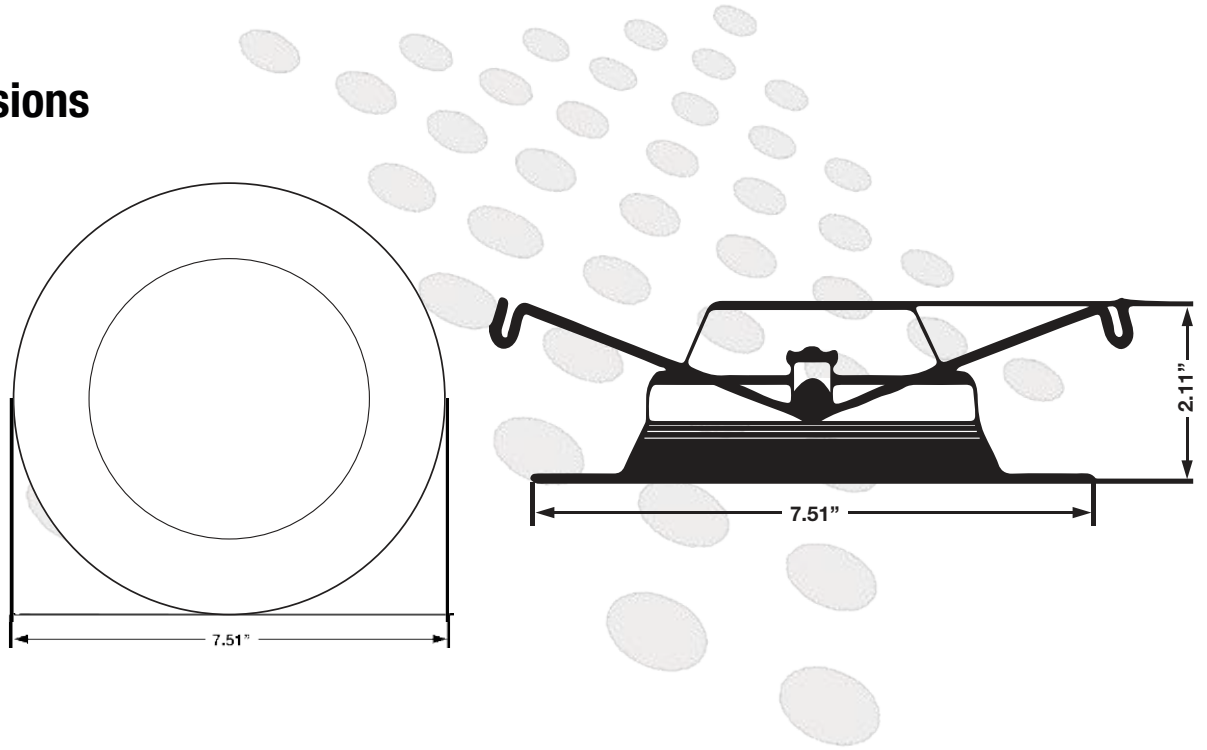

LED Down Light

JET Series

Dimensions

BOX TYPE	SIZE	QTY / CARTON	WEIGHT / CARTON
Inner Box	8" x 7.75" x 2.75"	1	0.5 lbs
Outer Box	17" x 16.75" x 8.5"	12	8 lbs