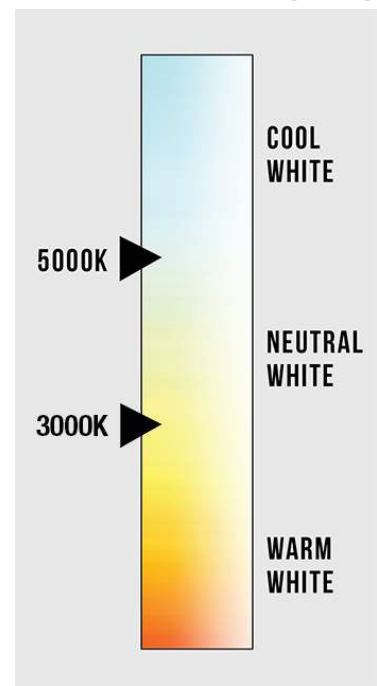

CORRELATED COLOR TEMPERATURE (CCT)

(866) 786-1117 • www.BeyondLEDTechnology.com

Due to continuous product improvement, information in this document is subject to change.