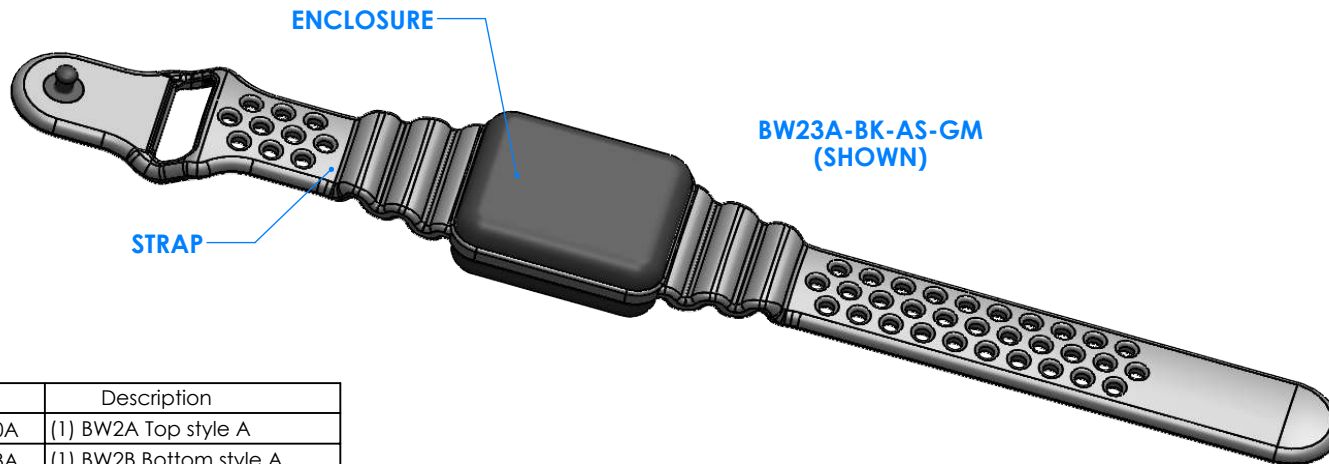

SERPAC BW23A-YY-AS-ZZ

Electronic Enclosures

Enclosure color (YY)

Top-Bottom combinations available

BK=black
CL=clear
TRGY=translucent gray
TRRD=translucent red

Strap color (ZZ)

BK=black
BL=blue
GM=gunmetal
NG=neon green
NO=neon orange
OR=orange
YL=yellow
WH=white

PN	Description
5510A	(1) BW2A Top style A
5513A	(1) BW2B Bottom style A
5517A	(1) BW2AS Small Strap style A
6002	(4) #2 X 3/8" PH HD screw. TORQUE 35-60 in-oz

Watertight enclosure meets or exceeds:
IP67
NEMA 4X, 12, 13