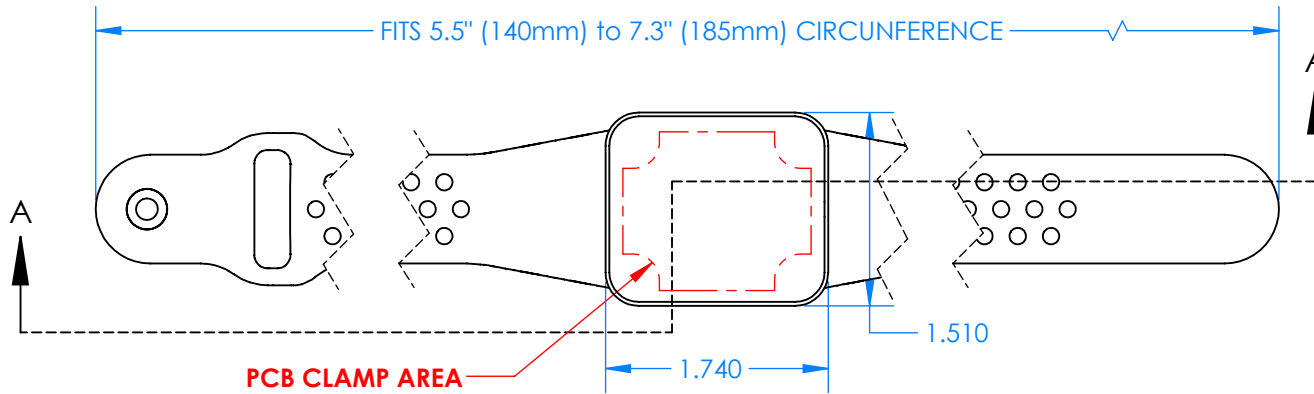

SERPAC BW23A-YY-AS-ZZ

Electronic Enclosures

Enclosure color (YY)

Top-Bottom combinations available

BK=black
CL=clear
TRGY=translucent gray
TRRD=translucent red

Strap color (ZZ)

BK=black
BL=blue
GM=gunmetal
NG=neon green
NO=neon orange
OR=orange
YL=yellow
WH=white

PN	Description
5510A	(1) BW2A Top style A
5513A	(1) BW2B Bottom style A
5517A	(1) BW2AS Small Strap style A
6002	(4) #2 X 3/8" PH HD screw. TORQUE 35-60 in-oz

Watertight enclosure meets or exceeds:
IP67
NEMA 4X, 12, 13