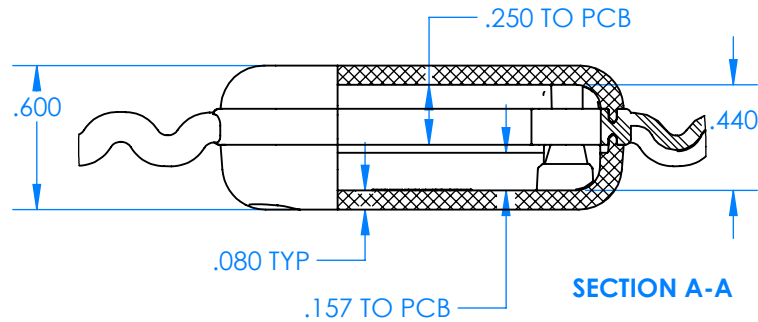

SERPAC BW23A-YY-AS-ZZ

Electronic Enclosures

Enclosure color (YY)

Top-Bottom combinations available

BK=black
CL=clear
TRGY=translucent gray
TRRD=translucent red

Strap color (ZZ)

BK=black
BL=blue
GM=gunmetal
NG=neon green
NO=neon orange
OR=orange
YL=yellow
WH=white

PN	Description
5510A	(1) BW2A Top style A
5513A	(1) BW2B Bottom style A
5517A	(1) BW2AS Small Strap style A
6002	(4) #2 X 3/8" PH HD screw. TORQUE 35-60 in-oz

Watertight enclosure meets or exceeds:
IP67
NEMA 4X, 12, 13