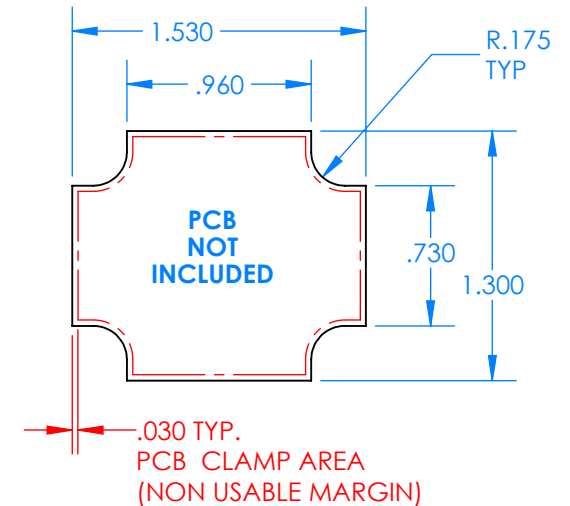

SERPAC BW23A-YY-AS-ZZ

Electronic Enclosures

Enclosure color (YY)

Top-Bottom combinations available

BK=black
CL=clear
TRGY=translucent gray
TRRD=translucent red

Strap color (ZZ)

BK=black
BL=blue
GM=gunmetal
NG=neon green
NO=neon orange
OR=orange
YL=yellow
WH=white

PN	Description
5510A	(1) BW2A Top style A
5513A	(1) BW2B Bottom style A
5517A	(1) BW2AS Small Strap style A
6002	(4) #2 X 3/8" PH HD screw. TORQUE 35-60 in-oz

Watertight enclosure meets or exceeds:
IP67
NEMA 4X, 12, 13