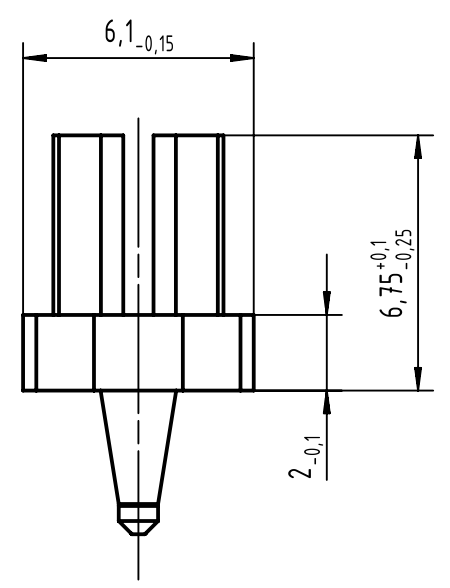

1 2 3 4 5 6

A  
B  
C  
D

colour: RAL 5011 (steel blue)

	All Dimensions in mm Original Size DIN A4		Scale 5:1	Free size tol. complementary IEC 61076-4-101	Ref. Sub.	
	All rights reserved Department EL PD		Created by STORCK	Inspected by TADJE	Standardisation HOFFMANN	Date 2018-11-12
HARTING Electronics GmbH D-32339 Espelkamp			Title har-bus HM coding key (code-no. 1256) for female conn.		Doc-Key / ECM-Nr. 100075032/UGD/001/D 500000143134	
			Type TB	Number 17790000021	Rev. D	Page 1/1