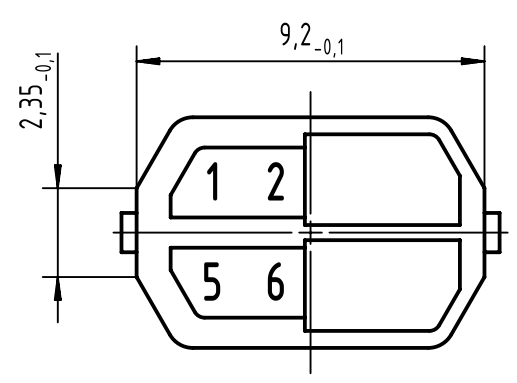

1 2 3 4 5 6

A  
B  
C  
D

colour: RAL 5011 (steel blue)

	All Dimensions in mm Original Size DIN A4		Scale 5:1	Free size tol. complementary IEC 61076-4-101	Ref. Sub.	
	All rights reserved Department EL PD		Created by STORCK	Inspected by TADJE	Standardisation HOFFMANN	Date 2018-11-12
HARTING Electronics GmbH D-32339 Espelkamp			Title har-bus HM coding key (code-no. 1256) for female conn.		Doc-Key / ECM-Nr. 100075032/UGD/001/D 500000143134	
			Type TB	Number 17790000021	Rev. D	Page 1/1