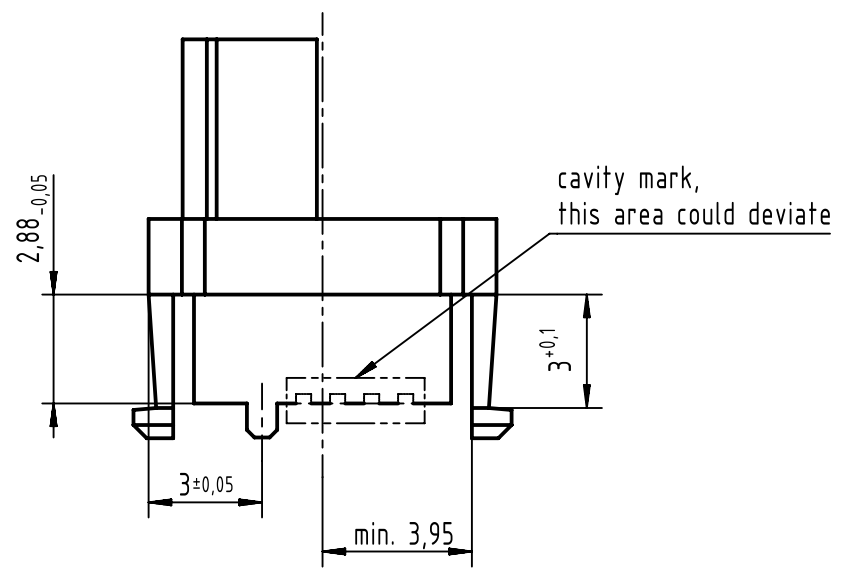

1 2 3 4 5 6

A  
B  
C  
D

colour: RAL 5011 (steel blue)

	All Dimensions in mm Original Size DIN A4		Scale 5:1	Free size tol. complementary IEC 61076-4-101	Ref. Sub.	
	All rights reserved Department EL PD		Created by STORCK	Inspected by TADJE	Standardisation HOFFMANN	Date 2018-11-12
HARTING Electronics GmbH D-32339 Espelkamp			Title har-bus HM coding key (code-no. 1256) for female conn.		Doc-Key / ECM-Nr. 100075032/UGD/001/D 500000143134	
			Type TB	Number 17790000021	Rev. D	Page 1/1