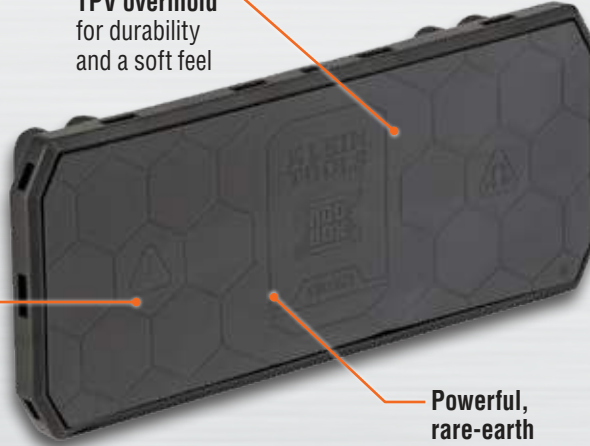

**KLEIN
TOOLS**

MAGNETIC STRIP RAIL ATTACHMENT

POWERFUL RARE-EARTH MAGNETS
FOR STRONG RETENTION

54819MB

54816MB

MULTI-HOOK RAIL ATTACHMENT

VERSATILE HOOKS CAN BE USED TOGETHER,
SEPARATE, OR INVERTED

Connects to MODbox™ Mobile Workstation

HOOK IN

LOCK

RELEASE

Attachments connect with one hand to the rail system on MODbox™ components to make a custom mobile workstation.

MAGNETIC STRIP RAIL ATTACHMENT

Klein Tools MODbox™ Magnetic Strip Rail Attachment is made with powerful Rare-Earth magnets. Secure frequently used hand tools or bits on the large magnetic surface.

Made with TPV overmold for durability and a soft feel

Large 7" magnetic surface area

Powerful, rare-earth magnets keep tools secure

KEEP COMMONLY USED TOOLS AND FASTENERS WITHIN CLOSE REACH

POWERFUL MAGNETS KEEP TOOLS SECURE EVEN WHEN IN MOTION

MULTI-HOOK RAIL ATTACHMENT

Klein Tools MODbox™ Multi-hook Rail Attachment secures items to the rails for accessibility at the jobsite. Versatile Multi-hooks come two in a pack and can be placed together for larger items, separately, or inverted on the rail.