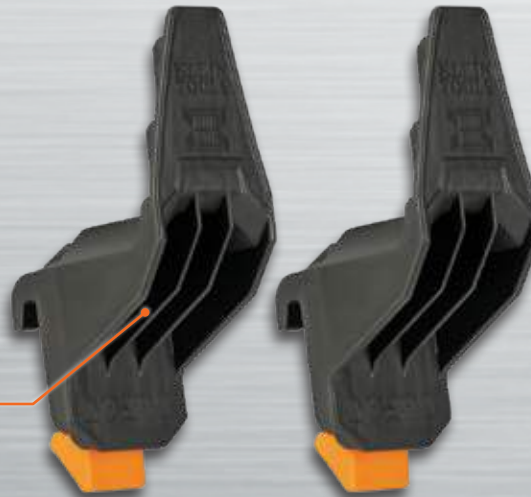

HOOK IN

LOCK

RELEASE

Attachments connect with one hand to the rail system on MODbox™ components to make a custom mobile workstation.

MAGNETIC STRIP RAIL ATTACHMENT

Klein Tools MODbox™ Magnetic Strip Rail Attachment is made with powerful Rare-Earth magnets. Secure frequently used hand tools or bits on the large magnetic surface.

Made with TPV overmold for durability and a soft feel

Large 7" magnetic surface area

Powerful, rare-earth magnets keep tools secure

KEEP COMMONLY USED TOOLS AND FASTENERS WITHIN CLOSE REACH

POWERFUL MAGNETS KEEP TOOLS SECURE EVEN WHEN IN MOTION

MULTI-HOOK RAIL ATTACHMENT

Klein Tools MODbox™ Multi-hook Rail Attachment secures items to the rails for accessibility at the jobsite. Versatile Multi-hooks come two in a pack and can be placed together for larger items, separately, or inverted on the rail.

Comes in a 2-pack

PLACE SIDE-BY-SIDE FOR LARGER ITEMS SUCH AS FISH TAPE

PLACE SEPARATELY WITH ONE HOOK INVERTED TO WRAP CORDS

Secure Rail Attachments inside the Rolling Toolbox (Cat. No. 54802MB) and Medium Toolbox (Cat. No. 54803MB) with the Internal Rail Accessory (Cat. No. 54818MB), all sold separately.