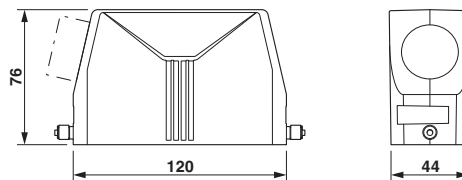

Dimensions

Height	76 mm
Width	44 mm
Length	120 mm

Ambient conditions

Degree of protection of housing (IP)	IP66
	IP69K (ISO 20653:2013-02, with suitable screw connection)
	IP67
Degree of protection of housing (NEMA)	4
	4X

Housing - HC-STA-B24-HHFS-1STP21-EL-AL - 1412759

Technical data

Ambient conditions

	12
Ambient temperature (operation)	-40 °C ... 125 °C

General

Note	for contact inserts HC-B24, BB46, D64, DD108, HV10/16, M
Size	B24
Housing type	Sleeve housing
Locking type	for single locking latch
No. of cable outlets	1
Cable exit	lateral
Screw connection	none
Type of the screw connection	1x Pg21
Housing material	Die-cast aluminum, salt water resistant
Housing surface material	Uncoated

Drawings

Dimensional drawing

Dimensional drawing

Classifications

eCl@ss

eCl@ss 5.1	27143424
eCl@ss 6.0	27143423
eCl@ss 8.0	27440202
eCl@ss 9.0	27440202

ETIM

ETIM 5.0	EC000437
----------	----------