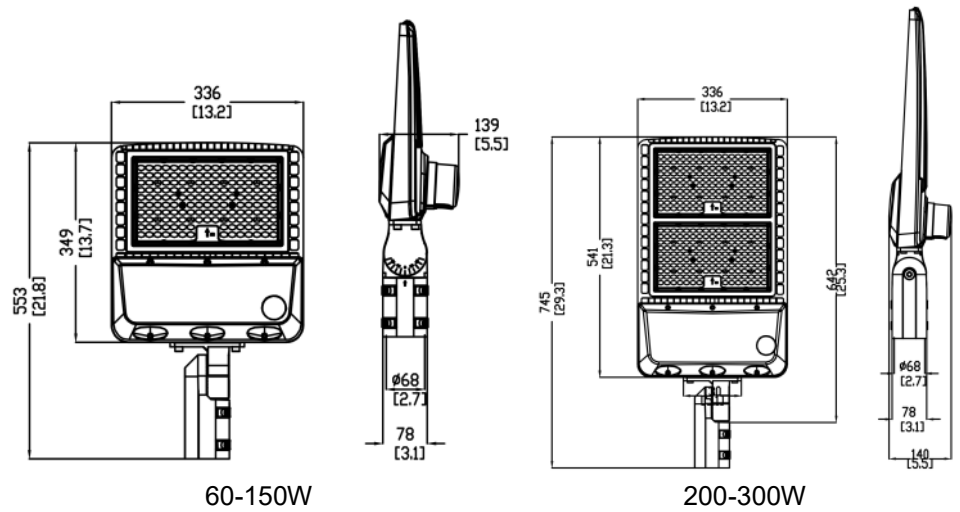

#### Installation / Mounting

Luminaire is easy to Surface Mount install. Five Mounting Options: Direct, Slip Fitter, Square/Round Pole Bracket, Trunnion and U bracket.

### Ordering Information

Example: TK-SAL2-150W-YXX-P

Fixture Type	Wattage	CRI	CCT	Options	Voltage
TK-SAL2 LED Shoe Box Light	60W	7 - 70	30 - 3000K	<b>X</b> Blank - Non-Dimmable D - Dimming P - Photocell M - Motion Sensor	<b>H</b> Blank - 100 - 277V H - 200 - 480V
	100W	8 - 80	40 - 4000K		
	120W	9 - 90	50 - 5000K		
	150W		57 - 5700K		
	200W				
240W					
300W					

## Dimensions