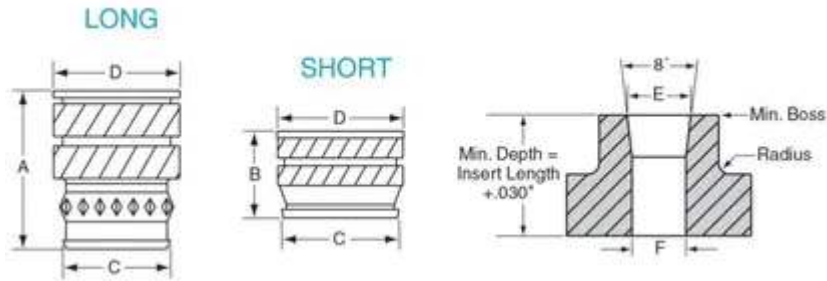

1024X150H-SS

B	0.15 in
Boss Size	0.554 in
Brand	RAF
C	0.267 in
D	0.297 in
F	0.267 in
Finish	None
Length E	0.277 in
Material	Stainless Steel
Series	H
Thread Size	10-24

PRODUCT OPTIONS

Finish
None
Black Oxide (26)
Chrome - Bright (10)
Chrome - Satin (11)
Chrome over Nickel (4)
Passivate - AMS 2700 TYPE 2 (48)
Passivate - ASTM A 380- 96 (47)