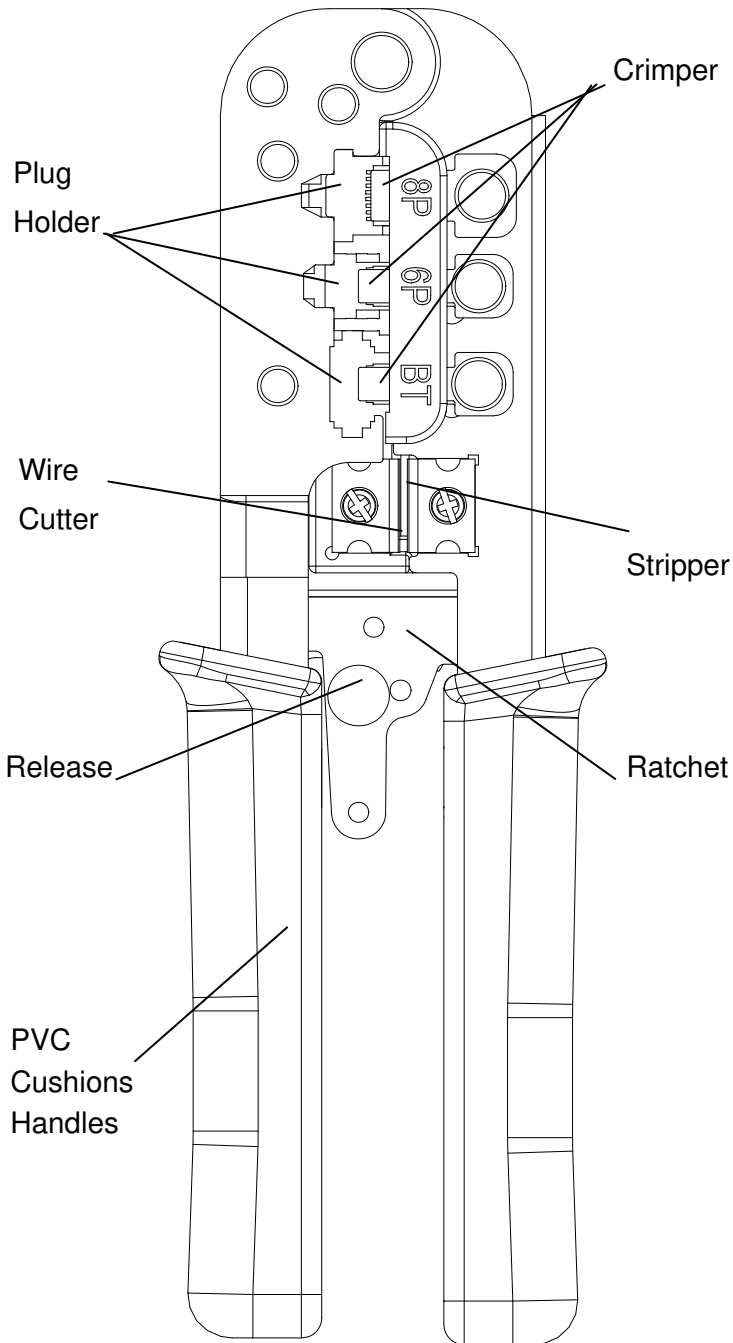

DL-568BT/568BTR

PROFESSIONAL MODULAR CUTS-STRIPS-CRIMPS TOOL

Specification:

● **Item No:**

DL-568BT

(8P8C/RJ45,6P6C/RJ-12,6P4C/RJ-11,6P2C)

(6P BRITISH PLUG)

DL-568BTR

(8P8C/RJ45,6P6C/RJ-12,6P4C/RJ-11,6P2C)

(6P BRITISH PLUG) With Ratchet

* **Length:** 8" (203+/-3mm)

* **Material:** Carbon Steel

* **Weight:** 350g

* **Finished:** Black oxide finished.

05/31/07
REV. 1