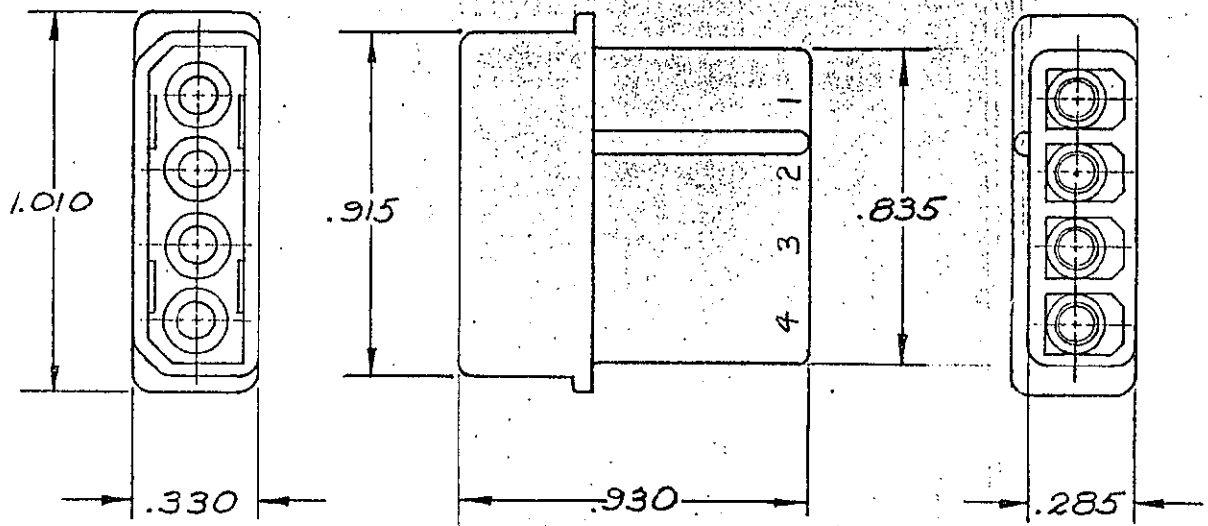

NUMBER  
480426

1. THIS CAP TO BE USED WITH PLUGS 480424 & 480425.
2. TO BE USED WITH MATE-N-LOK PINS.

HOUSING	COLOR	REMARKS
1-480426-0	NATURAL	
1-480426-9	BLACK	
3-480426-0	NATURAL	HI-TEMP

DIMENSIONS IN INCHES. DO NOT SCALE PRINT.

CUSTOMER COPY  
REFERENCE ONLY

MATERIAL AND FINISH <b>NYLON</b>		<b>TE</b> TE Connectivity	
CLASS .086 PIN HOUSING		TYPE	
WIRE RANGE	INSULATION	SCALE	
#	#	2:1	
TOLERANCE EXCEPT AS NOTED ± .015	± 1°	LOC CM	NO A
NAME 4-CIRCUIT MATE-N-LOK CAP		REV H1	