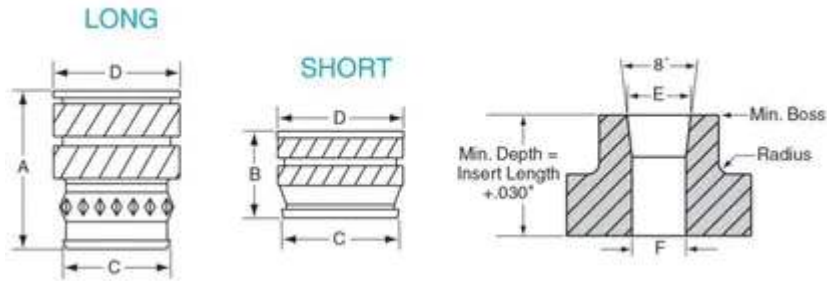

3816X375H

B	0.375 in
Boss Size	1.08 in
Brand	RAF
C	0.532 in
D	0.563 in
F	0.523 in
Finish	None
Length E	0.54 in
Material	Brass
Series	H
Thread Size	3/8-16

PRODUCT OPTIONS

Finish
None
Black Oxide (25)
Bright Dip (13)
Bright Tin over Copper Flash (14)
Cad Plate - Clear Chromate (2)
Cad Plate - Clear Chromate - Commercial