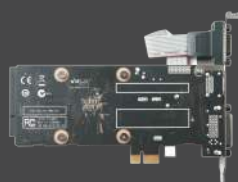

→ GRAPHICS CARD / CARTE GRAPHIQUE / GRAFIKKARTE / TARJETA GRAFICA / ВИДЕОКАРТА

GEFORCE® GT 710 ZONE EDITION

Experience a faster PC with ZOTAC GeForce® GT 710 graphics. Delivering superior performance over integrated graphics, you will get more oomph from your PC. The blend of performance and efficiency makes this the reliable solution for video and photo editing while completely silent. Bring your multimedia experience to life with the ZOTAC GeForce® GT 710 and accelerate your PC performance today.

SKU: ZT-71304-20L

EAN: 4895173609121

UPC: 816264016400

TECHNICAL SPECIFICATIONS

FEATURES

- NVIDIA® PureVideo™ HD technology
- NVIDIA® FXAA™ technology
- NVIDIA® PhysX® technology
- NVIDIA® CUDA® technology
- NVIDIA® Adaptive Vertical Sync technology
- Fanless cooling

SPECIFICATIONS

- NVIDIA® GeForce® GT 710 GPU
- 192 CUDA® cores
- 1GB DDR3 memory
- 64-bit memory bus
- Engine clock: 954 MHz
- Memory clock: 1600 MHz
- PCI Express x 1

CONNECTIONS

- 1 x Dual-link DVI (2560x1600 @ 60 Hz)
- 1 x HDMI (4k @ 30 Hz)
- 1 x VGA (2048x1536 @ 60 Hz)
- Triple display capable

DIMENSIONS

- Length: 146.05mm (5.75in)
- Height: 111.15mm (4.376in)
- Width: Single slot
- Box
 - Height: 260mm (10.24in)
 - Width: 160mm (6.3in)
 - Depth: 58mm (2.28in)

INSIDE THE BOX

- ZOTAC GeForce® GT 710 PCIe x 1 Zone Edition 1GB
- User Manual
- Driver disc
- 2 x Low profile I/O brackets