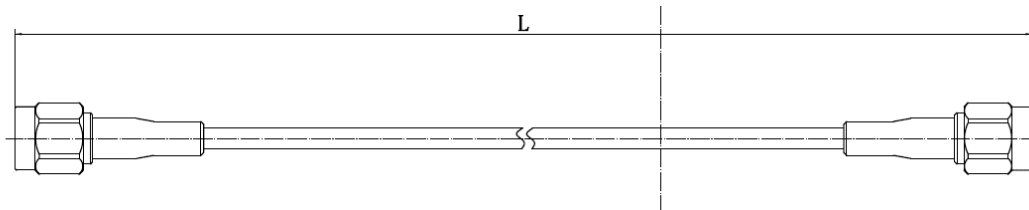

# BU-4150029-@

(Cable Assembly Coaxial SMA to SMA Male to Male RG-316)

Mueller Electric Company  
2850 Gilchrist Rd. Bld 5A  
Akron, OH 44305

[www.muellerelectric.com](http://www.muellerelectric.com)

Toll Free: 800.955.2629  
Phone: 330.780.2525  
Fax: 330.780.2524

## Electrical Ratings

Electrical ratings of a cable assembly are determined by the limiting connector type and cable size.

Connector	Cable	Connector Impedance (Ohms)	Frequency (GHz)	VSWR	Working Voltage (At Sea Level)
SMA	RG-316	50	0-3	1.3 MAX	335V

## Product Attributes

Gender	Male to Male
Style	SMA to SMA
1st Connector	Gold Plated SMA Male Plug
2nd Connector	Gold Plated SMA Male Plug
Features	Shielded
Operating Temperature	-65°C (-85°F) to 150°C (302°F)
BU-4150029006	6" (152.40 mm)
BU-4150029012	12" (304.8 mm)
BU-4150029024	24" (609.6 mm)
BU-4150029036	36" (914.4 mm)
BU-4150029048	48" (1219.2 mm)
RoHS 3 Compliant	