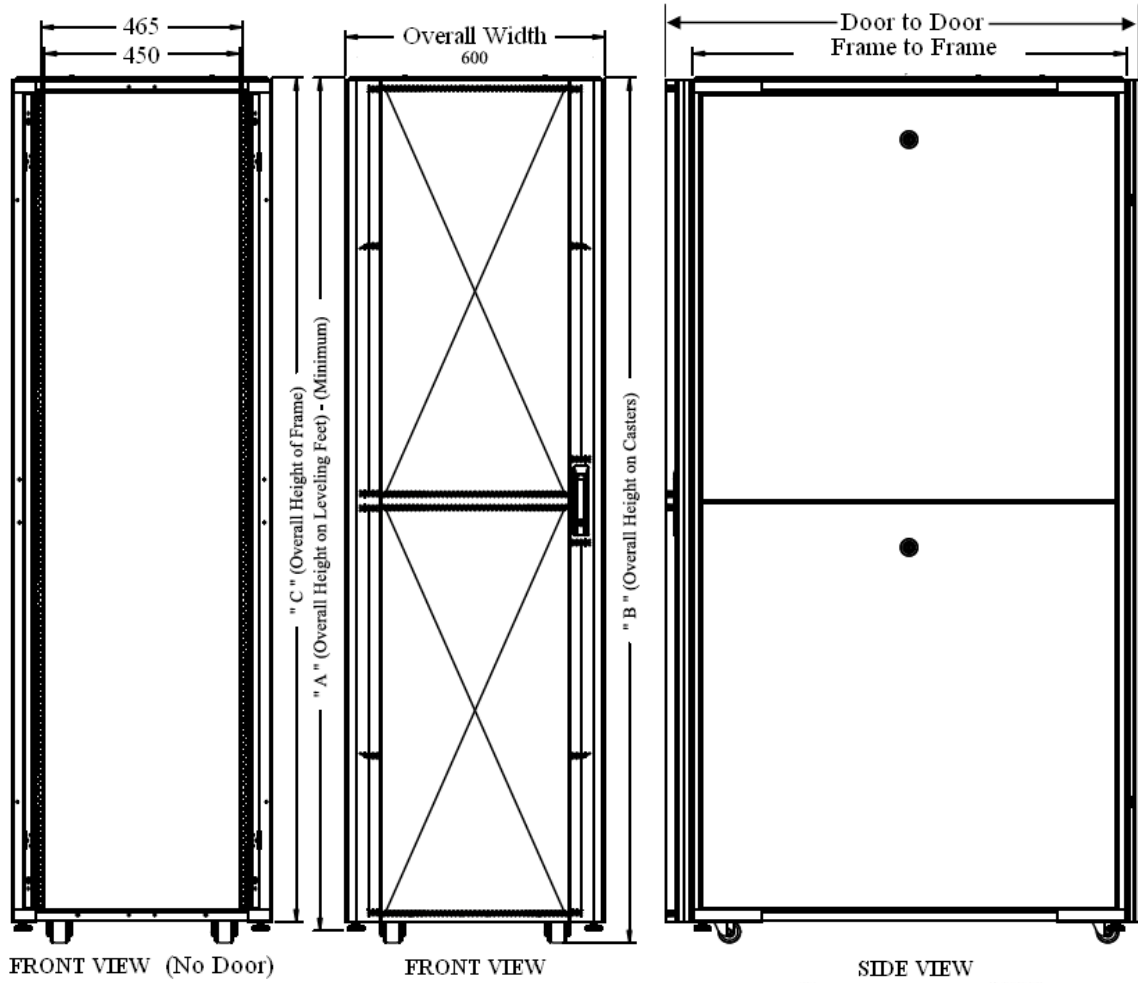

## Features

-  UL listed 1400 KG load rate and Grounding test
- Contoured high density perforated door exceeds 80% open area
- Light weight and strong.
- Split level side panels provide convenient access to installed equipment.
- Depth adjustable 19" vertical mounting rails in 6.35 mm increments, with easy to read depth marking.
- "U" numbers printed on 19" rails.
- Knock down design for efficient shipping.
- Quick assembly time, approximately 15 minutes.
- Lift off door type for quick release
- Field reversible doors.
- Flexible packing methods allows for convenient stocking and end user delivery.
- Multiple sizes available.
- Customization requests welcome.

## Technical Specifications Summary

Description	Size	800 Deep				1000 Deep				1200 Deep		
		27U	42U	45U	47U	27U	42U	45U	47U	42U	45U	47U
Overall Height of Rack without Casters		1299	1966	2099	2188	1299	1966	2099	2188	1966	2099	2188
Overall Height of Rack including Casters		1327	1994	2127	2216	1327	1994	2127	2216	1994	2127	2216
Overall Depth, Door to Door (See page 3)		890	890	890	890	1090	1090	1090	1090	1290	1290	1290
Rack Depth, Frame to Frame (See page 3)		800	800	800	800	1000	1000	1000	1000	1200	1200	1200
Usable Rack Height		27U	42U	45U	47U	27U	42U	45U	47U	42U	45U	47U
Net weight (Kg.) (Include Casters)		78	104	110	115	79	110	116	120	129	137	141
Maximum Mounting Depth (mm)		690	690	690	690	890	890	890	890	1090	1090	1090
Front Door Total Open Area (sq in), all exceed 80%		654	1032	1109	1160	654	1032	1109	1160	1032	1109	1160
Rear Door Total Open Area (sq in), all exceed 80%		656	1008	1074	1122	656	1008	1074	1122	1008	1074	1122
Door opening radius		155 °	155 °	155 °	155 °	155 °	155 °	155 °	155 °	155 °	155 °	155 °

## Dimensions

DIMENSIONS (UNIT : MM)			
UNIT HEIGHT	DIM. "A"	DIM. "B"	DIM. "C"
27U	1299	1327	1279
42U	1966	1994	1946
45U	2099	2127	2079
47U	2188	2216	2168

**Note :** 27U has single piece Side Panel