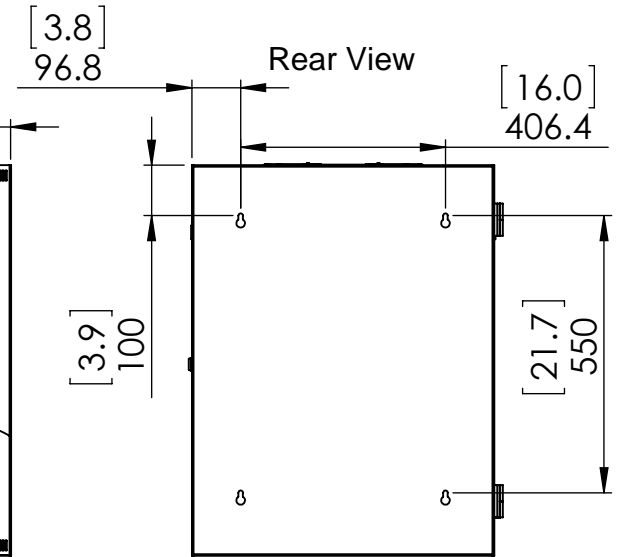

# ERWEN-15E

Side View

Rear View

Front View

Maximum usable depth = 406.4 [16]