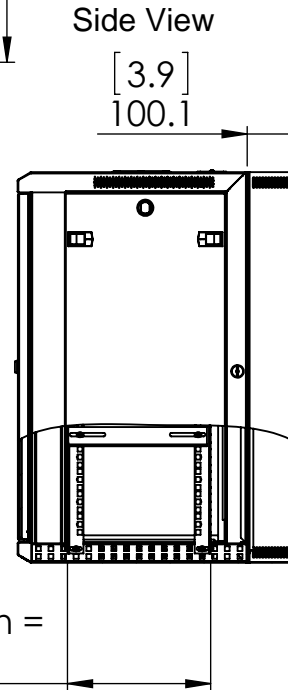

# ERWEN-15E

Side View

Rear View

Front View

Maximum usable depth = 406.4 [16]