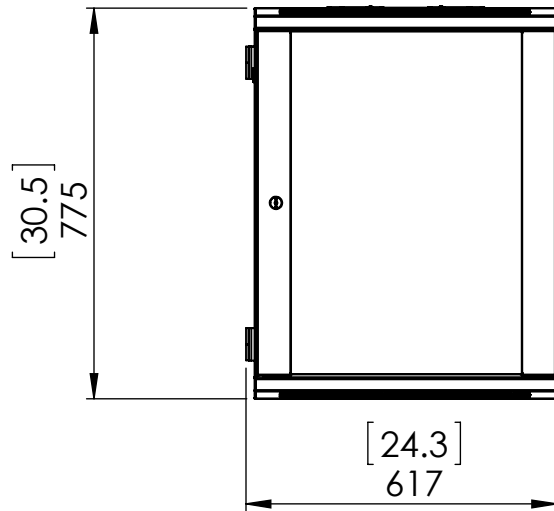

# ERWEN-15E

Side View

Rear View

Front View

Maximum usable depth = 406.4 [16]