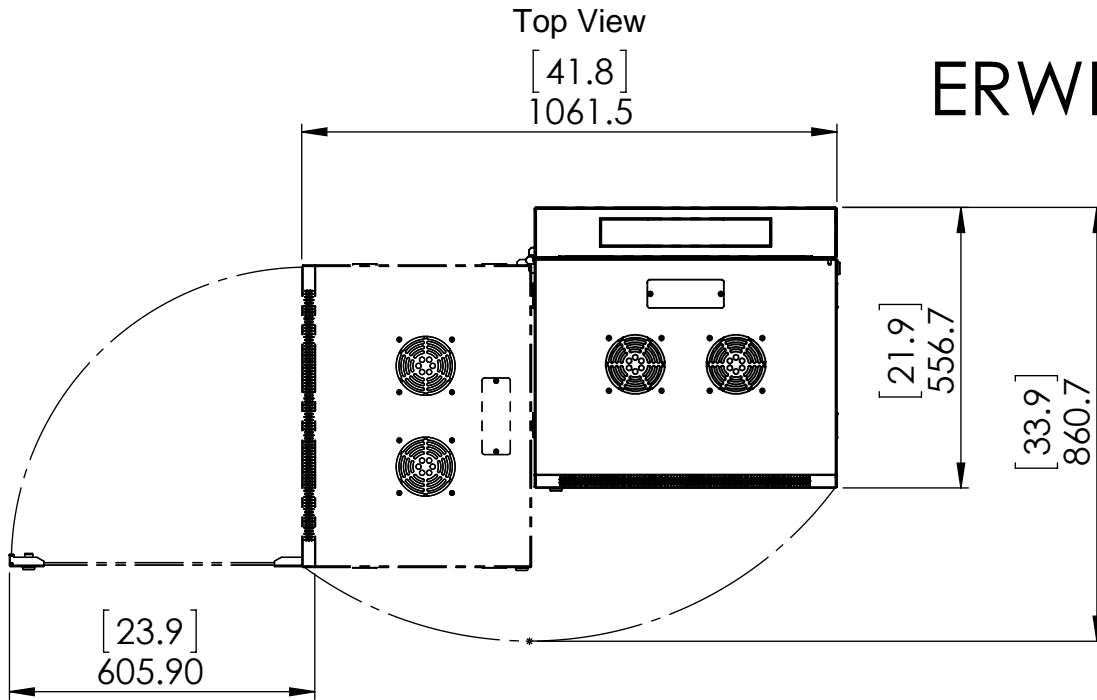

# ERWEN-15E

Side View

Rear View

Front View

Maximum usable depth = 406.4 [16]