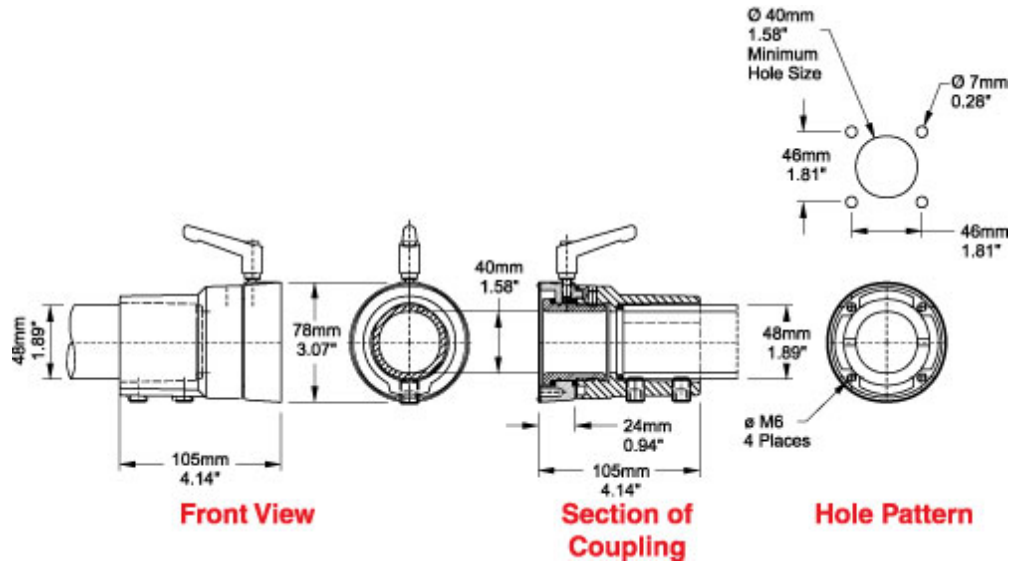

# Tara Plus Coupling TPSSC Series

- Attaches to enclosure.
- Accepts 48mm round tube. perpendicular to enclosure top/bottom.
- Die-cast Aluminum G Al Si 12.
- Adjustable torque resistance.
- Rotates 300°.

Part No.	Mounting Position
R149-025-500	Top
R149-025-501	Bottom

Data subject to change without notice