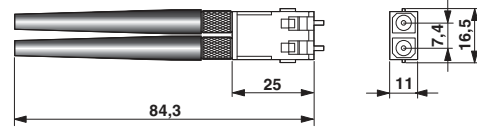

Drawings

Schematic diagram

Pin assignment plug SCRJ

Schematic diagram

Pin assignment plug SCRJ

Fiber optic cables - VS-P1211-P1217-C1000/ 1,0 - 1608731

Dimensioned drawing

SCRJ Push-Pull connector, IP67

Dimensioned drawing

SCRJ connector IP20