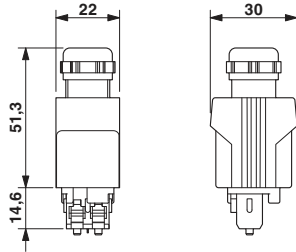

Drawings

Schematic diagram

Pin assignment plug SCRJ

Schematic diagram

Pin assignment plug SCRJ

Fiber optic cables - VS-P1211-P1217-C1000/ 1,0 - 1608731

Dimensioned drawing

SCRJ Push-Pull connector, IP67

Dimensioned drawing

SCRJ connector IP20