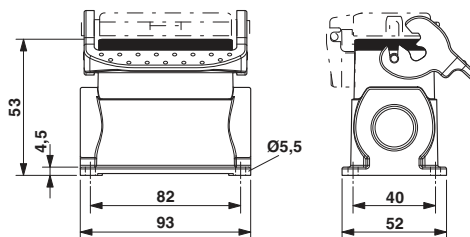

#### Dimensions

Height	52 mm
Width	52 mm
Length	93 mm

## Technical data

### General

Locking type	with single locking latch
No. of cable outlets	1
Cable outlet	left (view of the opened single locking latch)
Screw connection	none
Type of the screw connection	1x Pg16
Housing material	Aluminum die-cast
Housing surface material	Powder-coated, gray
Seal material	NBR
Material lock	Stainless steel, handle: PA
Material grip body interlock	PA

## Drawings

Dimensional drawing