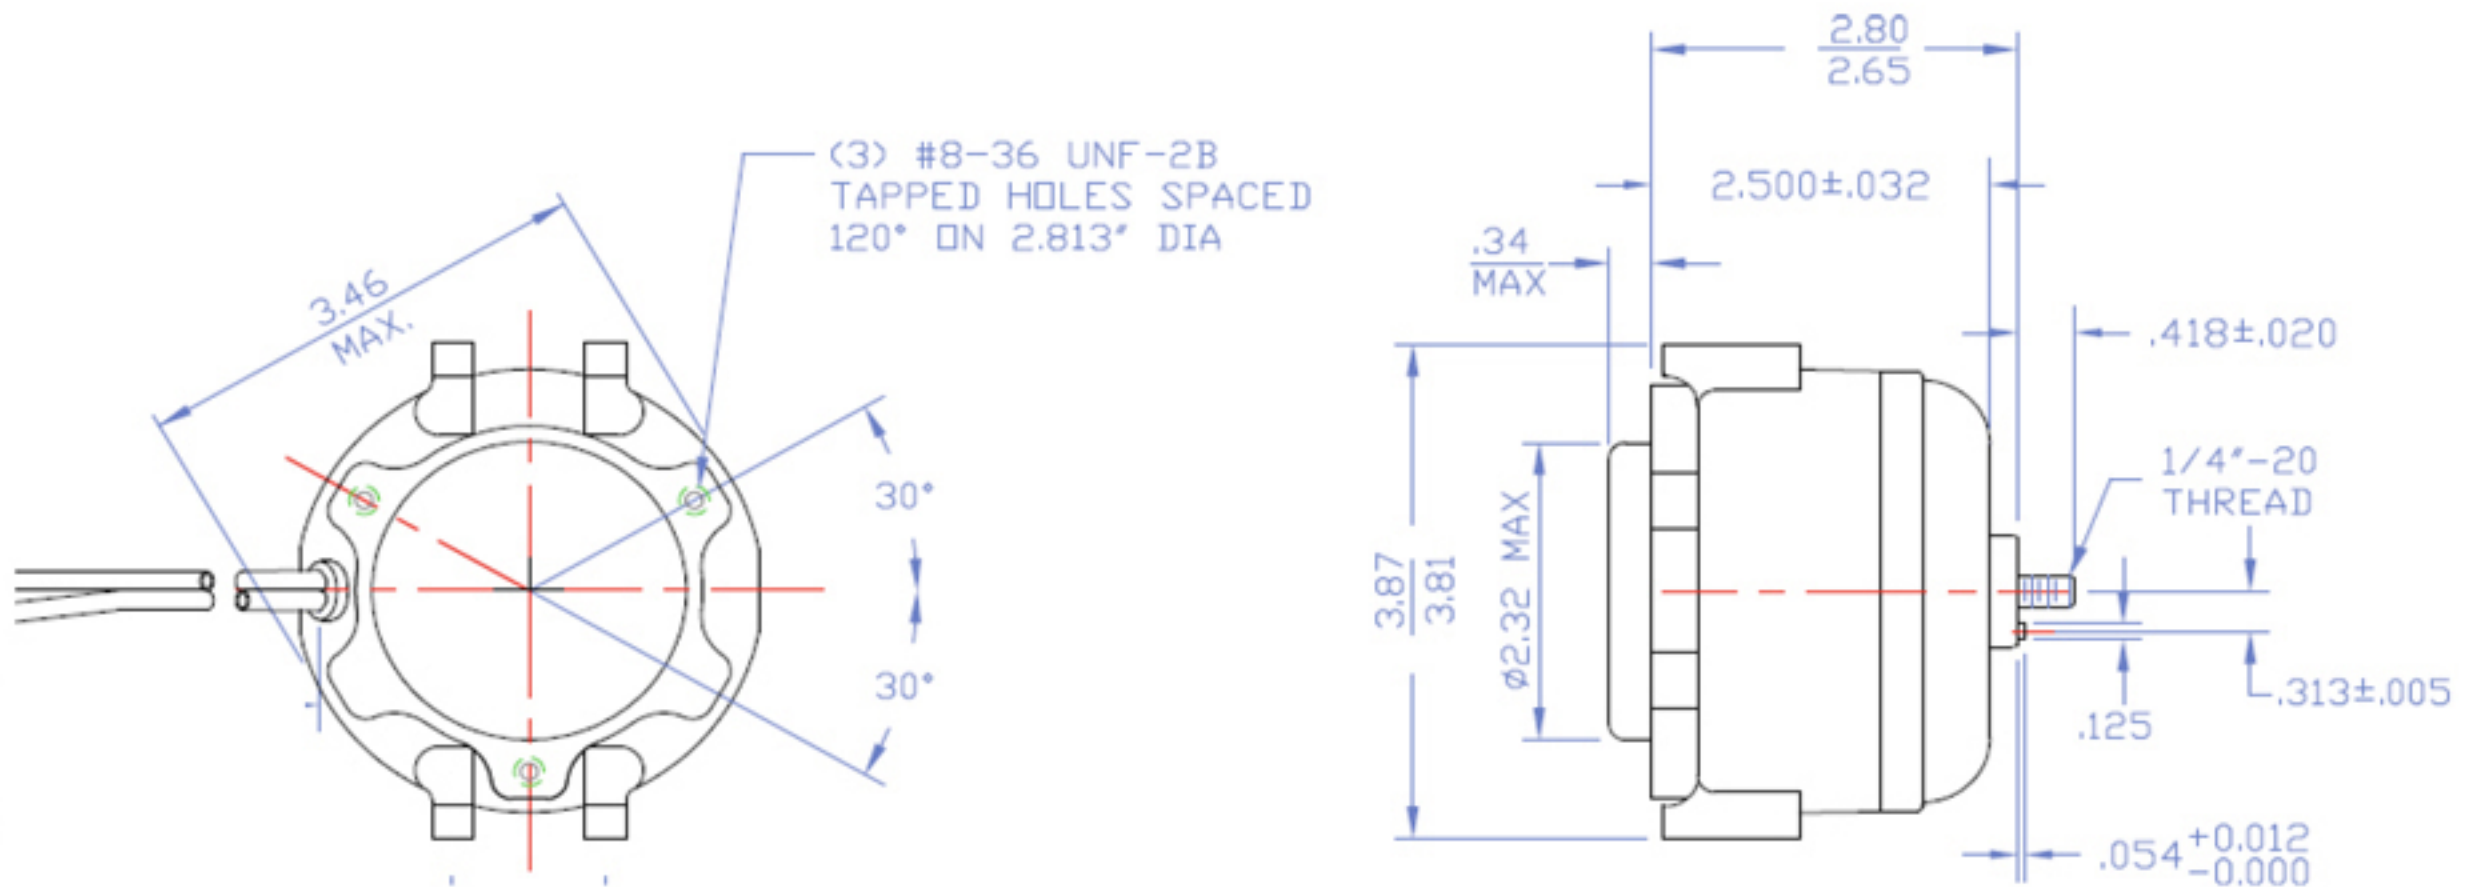

**Electric Motors
& Specialties, Inc.**

SPFB SHADED POLE

SPFBE9 Shaded Pole

General Description

The SPFB line of shaded pole fan motors is the ultimate in long life design. These 4-pole, cast-iron unit bearing fan motors have been the standard of dependability and durability in light commercial refrigeration for many years.

Features

- + Cast iron bearing and thick film lubrication system for long life and dependability
- + Cool running, quiet operation
- + Low temp oil for evaporator duty only
- + Meets UL and Canadian Standards for safety

<u>Model</u>	<u>Output</u>	<u>Speed</u>	<u>Volts</u>	<u>Amps</u>	<u>Frequency</u>	<u>Insulation</u>	<u>Protection</u>	<u>Recognitions</u>
SPFBE91	9-watt	1550	115	0.6	60/50 HZ	Class B	T/P	UL / cUL
SPFBE92	9-watt	1550	230	0.3	60/50 HZ	Class B	T/P	UL / cUL