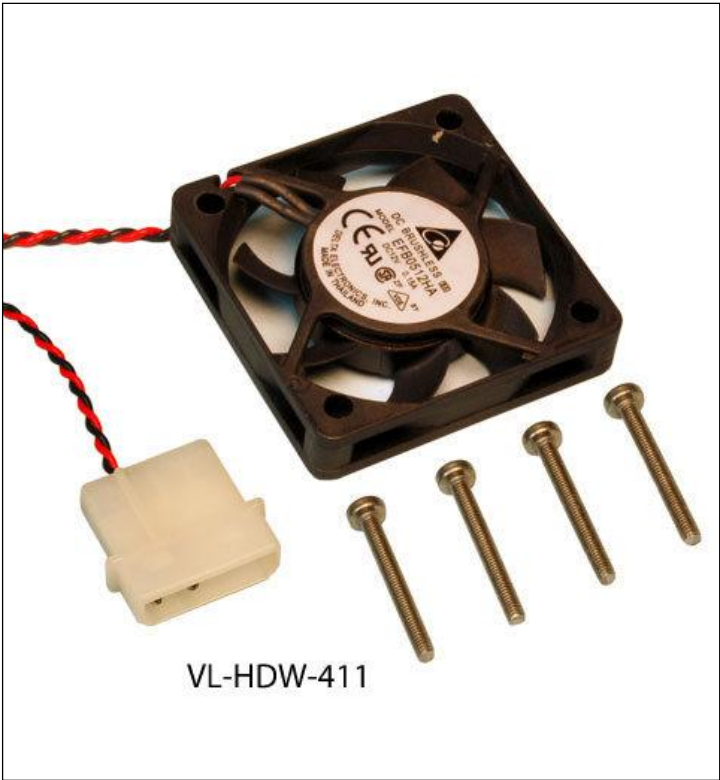

Accessory - Hardware
VL-HDW-411

Ordering Information

Model	Description
VL-HDW-411	Cooling fan for HDW-406 passive heat sink, 12V