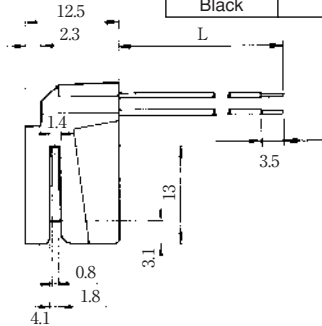

MODULAR CONNECTORS

CL 222 TM

Wire Lead Jack Type

●TM1R-616B44-*

CL No.	Part No.	RoHS
222-4465-0	TM1R-616B44-35S-150M	YES

Color	L (mm)
Yellow	150
Green	150
Red	150
Black	150

Note: Standard finish color is gray.

●TM1R-616P44-*

CL No.	Part No.	RoHS
222-4466-2	TM1R-616P44-35S-150M	YES

Color	L (mm)
Yellow	150
Green	150
Red	150
Black	150

Note: Standard finish color is gray.

●TM1R-616M44-*

CL No.	Part No.	RoHS
222-4451-5	TM1R-616M44-35S-70M	YES