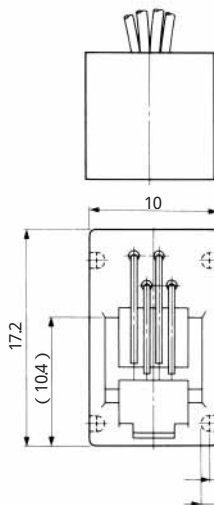

• TM2RD-F44-*

CL No.	Part No.	RoHS
222-4467-5	TM2RD-F44-4S-150M	YES

Color	L (mm)
Yellow	150
Green	150
Red	150
Black	150