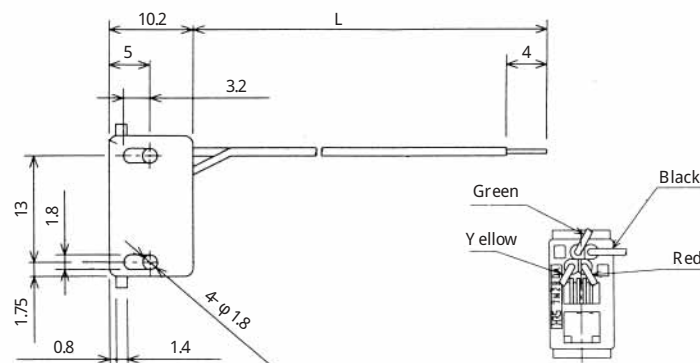

CL No.	Part No.	RoHS
CL222-4440-9	TM2RDA-F44-4S-150M	YES

Color	L (mm)
Yellow	150
Green	150
Red	150
Black	150

Note: Standard finish color is warm gray.

MODULAR CONNECTORS

CL 222 TM

• TM6RA-I44- *

CL No.	Part No.	RoHS
222-4474-0	TM6RA-I44-35S-150M	YES