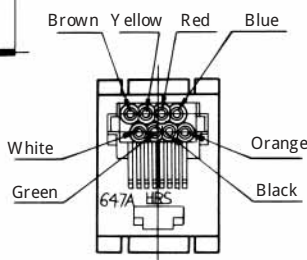

●TM2RGV-L66-*

●TM2RGV-L64-*

●TM2RGV-L62-*

CL No.	Part No.	RoHS
222-4462-1	TM2RGV-L66-4S-150M	YES

Color	L (mm)
White	150
Yellow	150
Green	150
Red	150
Black	150
Blue	150

CL No.	Part No.	RoHS
222-4456-9	TM2RGV-L64-4S-150M	YES

Color	L (mm)
Yellow	150
Green	150
Red	150
Black	150

CL No.	Part No.	RoHS
222-4455-6	TM2RGV-L62-4S-150M	YES

Color	L (mm)
Green	150
Red	150

Note1: Standard finish color is dark brown. Note2: The drawing is shown sample of TM2RGV-L64-*

MODULAR CONNECTORS

CL 222 TM

• TM1RV-647AF88- *

CL No.	Part No.	RoHS
222-4454-3	TM1RV647AF88-35S-150M	YES

Color	L(mm)
Brown	150
White	150
Yellow	150
Green	150
Red	150
Black	150
Blue	150
Orange	150

Note: Standard color is warm gray.