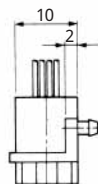

CL No.	Part No.	RoHS
CL222-4440-9	TM2RDA-F44-4S-150M	YES

Color	L (mm)
Yellow	150
Green	150
Red	150
Black	150

Note: Standard finish color is warm gray.

MODULAR CONNECTORS

CL 222 TM

• TM6RA-I44- *

CL No.	Part No.	RoHS
222-4474-0	TM6RA-I44-35S-150M	YES