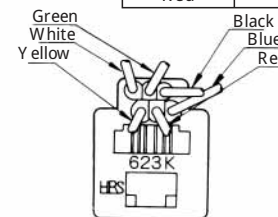

CL No.	Part No.	RoHS
CL222-4440-9	TM2RDA-F44-4S-150M	YES

Color	L (mm)
Yellow	150
Green	150
Red	150
Black	150

Note: Standard finish color is warm gray.

MODULAR CONNECTORS

CL 222 TM

• TM6RA-I44- *

CL No.	Part No.	RoHS
222-4474-0	TM6RA-I44-35S-150M	YES

Color	L (mm)
Yellow	150
Green	150
Red	150
Black	150

Note: Standard finish color is ash gray.

• TM1RV-623K66- *
 • TM1RV-623K64- *
 • TM1RV-623K62- *

CL No.	Part No.	RoHS	CL No.	Part No.	RoHS
222-4307-9	TM1RV-623K66-4S-150M	YES	222-4473-8	TM1RV-623K64-4S-150M	YES

Color	L (mm)
White	150
Yellow	150
Green	150
Red	150
Black	150
Blue	150

Color	L (mm)
Yellow	150
Green	150
Red	150
Black	150

CL No.	Part No.	RoHS
222-4470-0	TM1RV-623K62-4S-150M	YES

Color	L (mm)
Green	150
Red	150