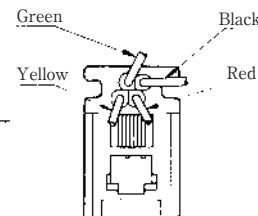

MODULAR CONNECTORS

CL 222 TM

Wire Lead Jack Type

●TM1R-616B44-*

CL No.	Part No.	RoHS
222-4465-0	TM1R-616B44-35S-150M	YES

Color	L (mm)
Yellow	150
Green	150
Red	150
Black	150

Note: Standard finish color is gray.

●TM1R-616P44-*

CL No.	Part No.	RoHS
222-4466-2	TM1R-616P44-35S-150M	YES

Color	L (mm)
Yellow	150
Green	150
Red	150
Black	150

Note: Standard finish color is gray.

●TM1R-616M44-*

CL No.	Part No.	RoHS
222-4451-5	TM1R-616M44-35S-70M	YES