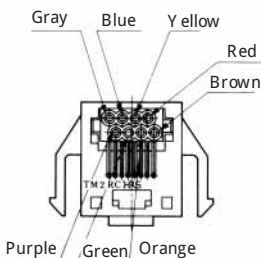

• TM2RC-88- *

CL No.	Part No.	RoHS
222-4434-6	TM2RCV-M88-5S-450M	YES

Color	L(mm)
Gray	450
Purple	450
Blue	450
Green	450
Yellow	450
Orange	450
Red	450
Brown	450

Note: Standard finish color is beige white.