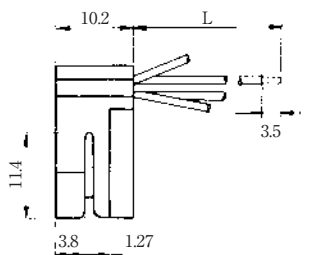

MODULAR CONNECTORS

CL 222 TM

Wire Lead Jack Type

●TM1R-616B44-*

CL No.	Part No.	RoHS
222-4465-0	TM1R-616B44-35S-150M	YES

Color	L (mm)
Yellow	150
Green	150
Red	150
Black	150

Note: Standard finish color is gray.

●TM1R-616P44-*

CL No.	Part No.	RoHS
222-4466-2	TM1R-616P44-35S-150M	YES

Color	L (mm)
Yellow	150
Green	150
Red	150
Black	150

Note: Standard finish color is gray.

●TM1R-616M44-*

CL No.	Part No.	RoHS
222-4451-5	TM1R-616M44-35S-70M	YES

Color	L (mm)
White	150
Yellow	150
Green	150
Red	150
Black	150
Blue	150

Color	L (mm)
Yellow	150
Green	150
Red	150
Black	150

CL No.	Part No.	RoHS
222-4470-0	TM1RV-623K62-4S-150M	YES

Color	L (mm)
Green	150
Red	150