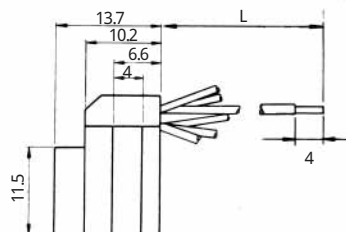

Color	L (mm)
Yellow	150
Green	150
Red	150
Black	150

Note: Standard finish color is ash gray.

• TM1RV-623K66- *
 • TM1RV-623K64- *
 • TM1RV-623K62- *

CL No.	Part No.	RoHS	CL No.	Part No.	RoHS
222-4307-9	TM1RV-623K66-4S-150M	YES	222-4473-8	TM1RV-623K64-4S-150M	YES

Color	L (mm)
White	150
Yellow	150
Green	150
Red	150
Black	150
Blue	150

Color	L (mm)
Yellow	150
Green	150
Red	150
Black	150

CL No.	Part No.	RoHS
222-4470-0	TM1RV-623K62-4S-150M	YES

Color	L (mm)
Green	150
Red	150