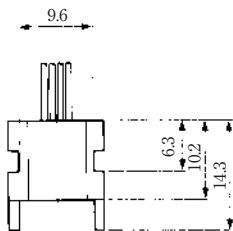

MODULAR CONNECTORS

CL 222 TM

Wire Lead Jack Type

●TM1R-616B44-*

CL No.	Part No.	RoHS
222-4465-0	TM1R-616B44-35S-150M	YES

Color	L (mm)
Yellow	150
Green	150
Red	150
Black	150

Note: Standard finish color is gray.

●TM1R-616P44-*

CL No.	Part No.	RoHS
222-4466-2	TM1R-616P44-35S-150M	YES

Color	L (mm)
Yellow	150
Green	150
Red	150
Black	150

Note: Standard finish color is gray.

●TM1R-616M44-*

CL No.	Part No.	RoHS
222-4451-5	TM1R-616M44-35S-70M	YES