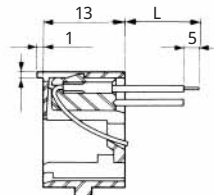

• TM2RC-88- *

CL No.	Part No.	RoHS
222-4434-6	TM2RCV-M88-5S-450M	YES

Color	L(mm)
Gray	450
Purple	450
Blue	450
Green	450
Yellow	450
Orange	450
Red	450
Brown	450

Note: Standard finish color is beige white.