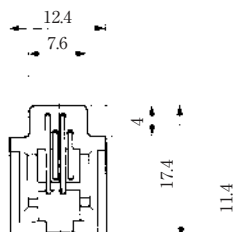

●TM1R-616P44-*

CL No.	Part No.	RoHS
222-4466-2	TM1R-616P44-35S-150M	YES

Color	L (mm)
Yellow	150
Green	150
Red	150
Black	150

Note: Standard finish color is gray.

●TM1R-616M44-*

CL No.	Part No.	RoHS
222-4451-5	TM1R-616M44-35S-70M	YES