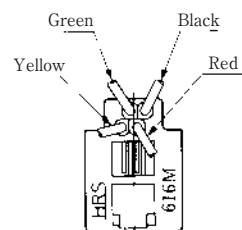

●TM1R-616P44-*

CL No.	Part No.	RoHS
222-4466-2	TM1R-616P44-35S-150M	YES

Color	L (mm)
Yellow	150
Green	150
Red	150
Black	150

Note: Standard finish color is gray.

●TM1R-616M44-*

CL No.	Part No.	RoHS
222-4451-5	TM1R-616M44-35S-70M	YES

Color	L (mm)
Yellow	70
Green	70
Red	70
Black	70

Note: Standard finish color is gray.

MODULAR CONNECTORS

Q 222 TM

• TM1R-616W44-*

CL No.	Part No.	RoHS
222-4441-1	TM1R-616W44-4S-150M	YES

Color	L (mm)
Yellow	150
Green	150
Red	150
Black	150