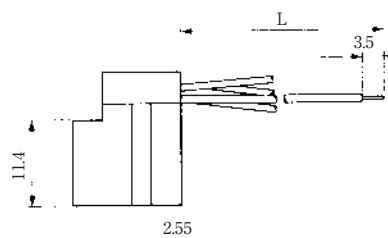

CL No.	Part No.	RoHS
222-4451-5	TM1R-616M44-35S-70M	YES

Color	L (mm)
Yellow	70
Green	70
Red	70
Black	70