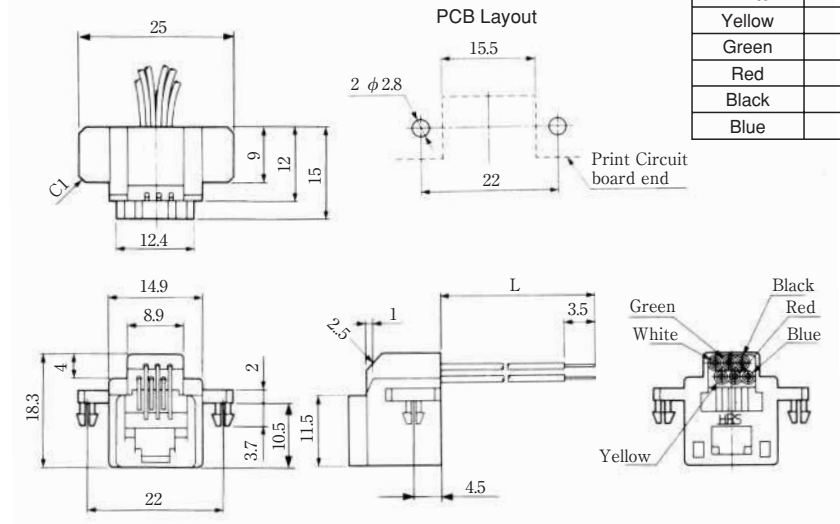

MODULAR CONNECTORS

CL 222 TM

●TM7RV-66-*

CL No.	Part No.	RoHS
222-4472-5	TM7RV-A66-35S-150M	YES

Color	L (mm)
White	150
Yellow	150
Green	150
Red	150
Black	150
Blue	150

Note: Standard finish color is Vanilla white.