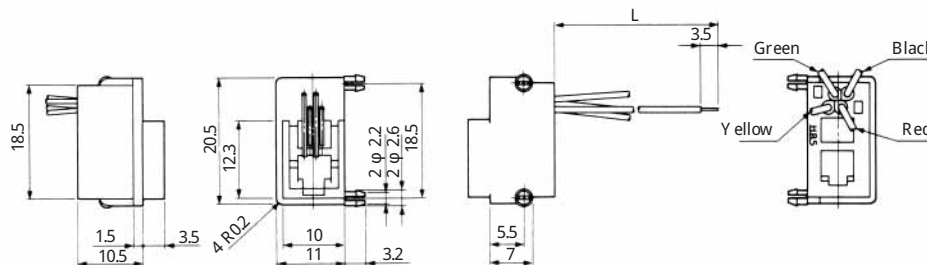

CL No.	Part No.	RoHS
222-4474-0	TM6RA-I44-35S-150M	YES

Color	L (mm)
Yellow	150
Green	150
Red	150
Black	150

Note: Standard finish color is ash gray.