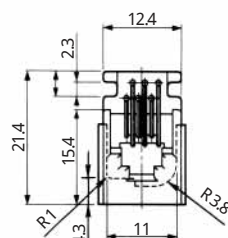

Note1: Standard finish color is gray.
Note2: The drawing is shown sample of TM1RV-623P66- *