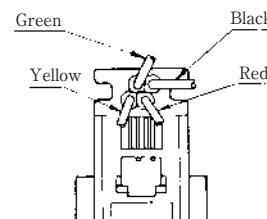

MODULAR CONNECTORS

CL 222 TM

Wire Lead Jack Type

●TM1R-616B44-*

CL No.	Part No.	RoHS
222-4465-0	TM1R-616B44-35S-150M	YES

Color	L (mm)
Yellow	150
Green	150
Red	150
Black	150

Note: Standard finish color is gray.

●TM1R-616P44-*

CL No.	Part No.	RoHS
222-4466-2	TM1R-616P44-35S-150M	YES

Color	L (mm)
Yellow	150
Green	150
Red	150
Black	150

Note: Standard finish color is gray.

●TM1R-616M44-*

CL No.	Part No.	RoHS
222-4451-5	TM1R-616M44-35S-70M	YES