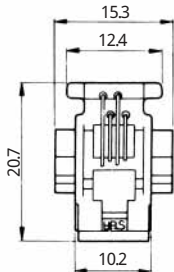

MODULAR CONNECTORS

CL 222 TM

Wire Lead Jack Type

●TM1R-616B44-*

CL No.	Part No.	RoHS
222-4465-0	TM1R-616B44-35S-150M	YES

Color	L (mm)
Yellow	150
Green	150
Red	150
Black	150

Note: Standard finish color is gray.

●TM1R-616P44-*

CL No.	Part No.	RoHS
222-4466-2	TM1R-616P44-35S-150M	YES

Color	L (mm)
Yellow	150
Green	150
Red	150
Black	150

Note: Standard finish color is gray.

●TM1R-616M44-*

CL No.	Part No.	RoHS
222-4451-5	TM1R-616M44-35S-70M	YES

Color	L (mm)
Yellow	70
Green	70
Red	70
Black	70

Note: Standard finish color is gray.

MODULAR CONNECTORS

Q 222 TM

• TM1R-616W44-*

CL No.	Part No.	RoHS
222-4441-1	TM1R-616W44-4S-150M	YES

Color	L (mm)
Yellow	150
Green	150
Red	150
Black	150

CL No.	Part No.	RoHS
CL222-4440-9	TM2RDA-F44-4S-150M	YES

Color	L (mm)
Yellow	150
Green	150
Red	150
Black	150

Note: Standard finish color is warm gray.

MODULAR CONNECTORS

CL 222 TM

• TM6RA-I44- *

CL No.	Part No.	RoHS
222-4474-0	TM6RA-I44-35S-150M	YES