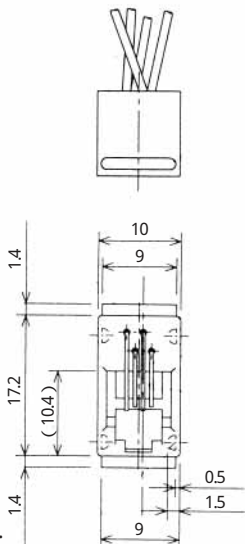

●TM1R-616P44-*

CL No.	Part No.	RoHS
222-4466-2	TM1R-616P44-35S-150M	YES

Color	L (mm)
Yellow	150
Green	150
Red	150
Black	150

Note: Standard finish color is gray.

●TM1R-616M44-*

CL No.	Part No.	RoHS
222-4451-5	TM1R-616M44-35S-70M	YES

Note: Standard finish color is gray.

• TM2RD-F44-*

CL No.	Part No.	RoHS
222-4467-5	TM2RD-F44-4S-150M	YES

Color	L (mm)
Yellow	150
Green	150
Red	150
Black	150

Note: Standard finish color is warm gray.

• TM2RDA-F44-*

CL No.	Part No.	RoHS
CL222-4440-9	TM2RDA-F44-4S-150M	YES

Color	L (mm)
Yellow	150
Green	150
Red	150
Black	150

Note: Standard finish color is warm gray.

MODULAR CONNECTORS

CL 222 TM

• TM6RA-I44- *

CL No.	Part No.	RoHS
222-4474-0	TM6RA-I44-35S-150M	YES