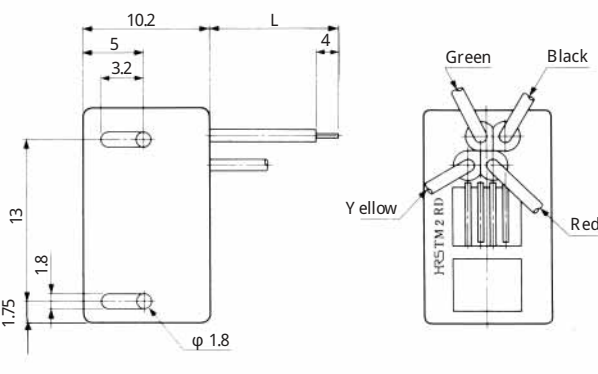

Note: Standard finish color is warm gray.