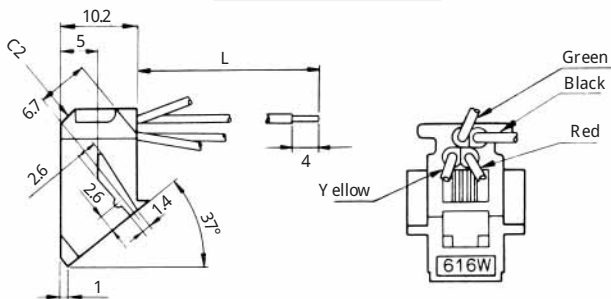

●TM1R-616P44-*

CL No.	Part No.	RoHS
222-4466-2	TM1R-616P44-35S-150M	YES

Color	L (mm)
Yellow	150
Green	150
Red	150
Black	150

Note: Standard finish color is gray.

●TM1R-616M44-*

CL No.	Part No.	RoHS
222-4451-5	TM1R-616M44-35S-70M	YES

Color	L (mm)
Yellow	70
Green	70
Red	70
Black	70

Note: Standard finish color is gray.

MODULAR CONNECTORS

Q 222 TM

• TM1R-616W44-*

CL No.	Part No.	RoHS
222-4441-1	TM1R-616W44-4S-150M	YES

Color	L (mm)
Yellow	150
Green	150
Red	150
Black	150