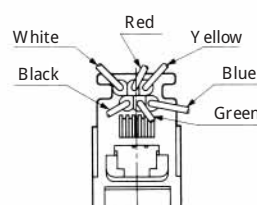

Color	L (mm)
White	150
Yellow	150
Green	150
Red	150
Black	150
Blue	150

Color	L (mm)
Yellow	150
Green	150
Red	150
Black	150

CL No.	Part No.	RoHS
222-4470-0	TM1RV-623K62-4S-150M	YES

Color	L (mm)
Green	150
Red	150

Note1: Standard finish color is gray.
 Note2: The drawing is shown sample of TM1RV-623K66- *

• TM1RV-623P66- *
 • TM1RV-623P64- *

CL No.	Part No.	RoHS	CL No.	Part No.	RoHS
222-4471-2	TM1RV-623P66-35S-150M	YES	222-4425-5	TM1RV-623P64-35S-150M	YES

Color	L (mm)
White	150
Black	150
Red	150
Green	150
Yellow	150
Blue	150

Color	L (mm)
Black	150
Red	150
Green	150
Yellow	150

Note1: Standard finish color is gray.
 Note2: The drawing is shown sample of TM1RV-623P66- *