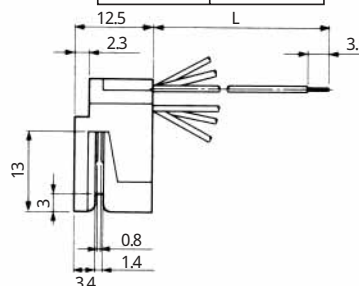

Note1: Standard finish color is gray.
Note2: The drawing is shown sample of TM1RV-623P66- *