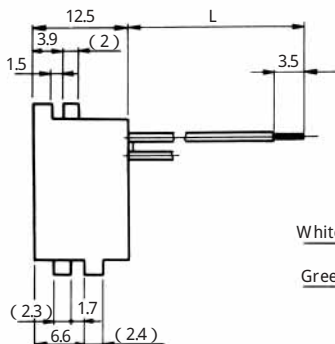

●TM2RGV-L66-*

●TM2RGV-L64-*

●TM2RGV-L62-*

CL No.	Part No.	RoHS
222-4462-1	TM2RGV-L66-4S-150M	YES

Color	L (mm)
White	150
Yellow	150
Green	150
Red	150
Black	150
Blue	150

CL No.	Part No.	RoHS
222-4456-9	TM2RGV-L64-4S-150M	YES

Color	L (mm)
Yellow	150
Green	150
Red	150
Black	150

CL No.	Part No.	RoHS
222-4455-6	TM2RGV-L62-4S-150M	YES

Color	L (mm)
Green	150
Red	150

Note1: Standard finish color is dark brown. Note2: The drawing is shown sample of TM2RGV-L64-*

MODULAR CONNECTORS

CL 222 TM

• TM1RV-647AF88- *

CL No.	Part No.	RoHS
222-4454-3	TM1RV647AF88-35S-150M	YES

Color	L(mm)
Brown	150
White	150
Yellow	150
Green	150
Red	150
Black	150
Blue	150
Orange	150

Note: Standard color is warm gray.