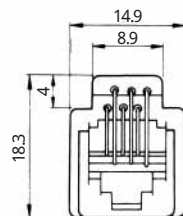

CL No.	Part No.	RoHS
CL222-4440-9	TM2RDA-F44-4S-150M	YES

Color	L (mm)
Yellow	150
Green	150
Red	150
Black	150

Note: Standard finish color is warm gray.

MODULAR CONNECTORS

CL 222 TM

• TM6RA-I44- *

CL No.	Part No.	RoHS
222-4474-0	TM6RA-I44-35S-150M	YES

Color	L (mm)
Yellow	150
Green	150
Red	150
Black	150

Note: Standard finish color is ash gray.

• TM1RV-623K66- *
 • TM1RV-623K64- *
 • TM1RV-623K62- *

CL No.	Part No.	RoHS	CL No.	Part No.	RoHS
222-4307-9	TM1RV-623K66-4S-150M	YES	222-4473-8	TM1RV-623K64-4S-150M	YES

Color	L (mm)
White	150
Yellow	150
Green	150
Red	150
Black	150
Blue	150

Color	L (mm)
Yellow	150
Green	150
Red	150
Black	150

CL No.	Part No.	RoHS
222-4470-0	TM1RV-623K62-4S-150M	YES

Color	L (mm)
Green	150
Red	150