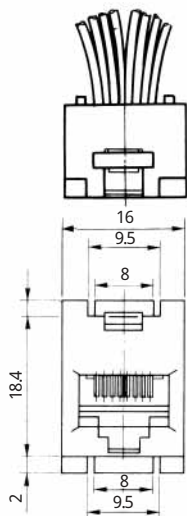

MODULAR CONNECTORS

CL 222 TM

• TM1RV-647AF88- *

CL No.	Part No.	RoHS
222-4454-3	TM1RV647AF88-35S-150M	YES

Color	L(mm)
Brown	150
White	150
Yellow	150
Green	150
Red	150
Black	150
Blue	150
Orange	150

Note: Standard color is warm gray.