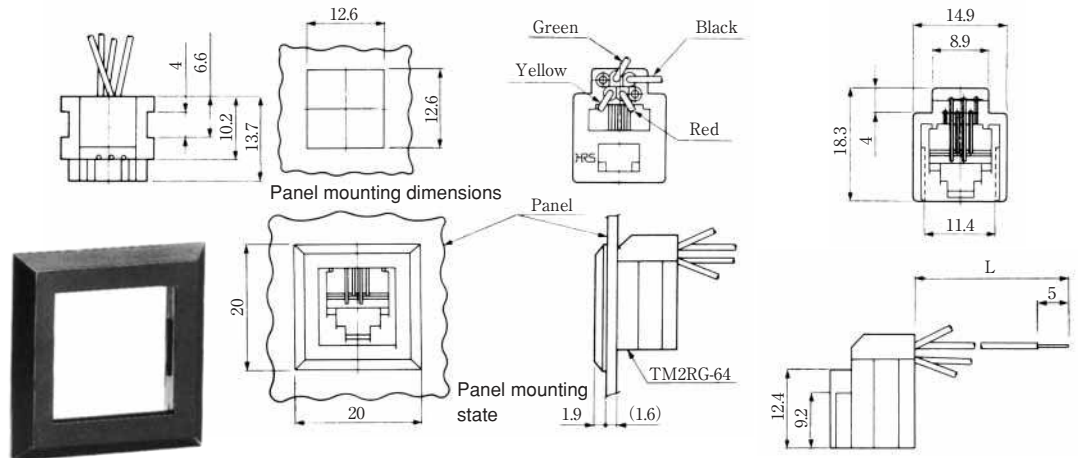

●TM2RGV-L66-*

●TM2RGV-L64-*

●TM2RGV-L62-*

CL No.	Part No.	RoHS
222-4462-1	TM2RGV-L66-4S-150M	YES

Color	L (mm)
White	150
Yellow	150
Green	150
Red	150
Black	150
Blue	150

CL No.	Part No.	RoHS
222-4456-9	TM2RGV-L64-4S-150M	YES

Color	L (mm)
Yellow	150
Green	150
Red	150
Black	150

CL No.	Part No.	RoHS
222-4455-6	TM2RGV-L62-4S-150M	YES

Color	L (mm)
Green	150
Red	150

Note1: Standard finish color is dark brown. Note2: The drawing is shown sample of TM2RGV-L64-*