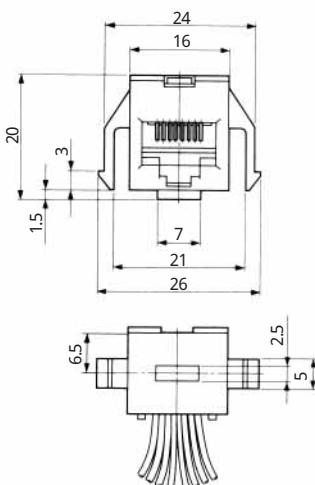

• TM2RC-88- *

CL No.	Part No.	RoHS
222-4434-6	TM2RCV-M88-5S-450M	YES

Color	L(mm)
Gray	450
Purple	450
Blue	450
Green	450
Yellow	450
Orange	450
Red	450
Brown	450

Note: Standard finish color is beige white.