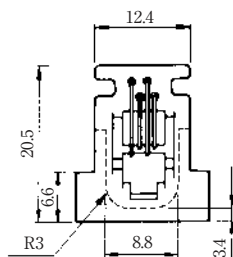

MODULAR CONNECTORS

CL 222 TM

Wire Lead Jack Type

●TM1R-616B44-*

CL No.	Part No.	RoHS
222-4465-0	TM1R-616B44-35S-150M	YES

Color	L (mm)
Yellow	150
Green	150
Red	150
Black	150

Note: Standard finish color is gray.

●TM1R-616P44-*

CL No.	Part No.	RoHS
222-4466-2	TM1R-616P44-35S-150M	YES

Color	L (mm)
Yellow	150
Green	150
Red	150
Black	150

Note: Standard finish color is gray.

●TM1R-616M44-*

CL No.	Part No.	RoHS
222-4451-5	TM1R-616M44-35S-70M	YES