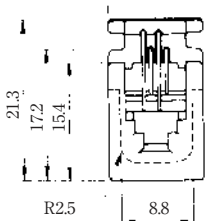

MODULAR CONNECTORS

CL 222 TM

Wire Lead Jack Type

●TM1R-616B44-*

CL No.	Part No.	RoHS
222-4465-0	TM1R-616B44-35S-150M	YES

Color	L (mm)
Yellow	150
Green	150
Red	150
Black	150

Note: Standard finish color is gray.

●TM1R-616P44-*

CL No.	Part No.	RoHS
222-4466-2	TM1R-616P44-35S-150M	YES

Color	L (mm)
Yellow	150
Green	150
Red	150
Black	150

Note: Standard finish color is gray.

●TM1R-616M44-*

CL No.	Part No.	RoHS
222-4451-5	TM1R-616M44-35S-70M	YES