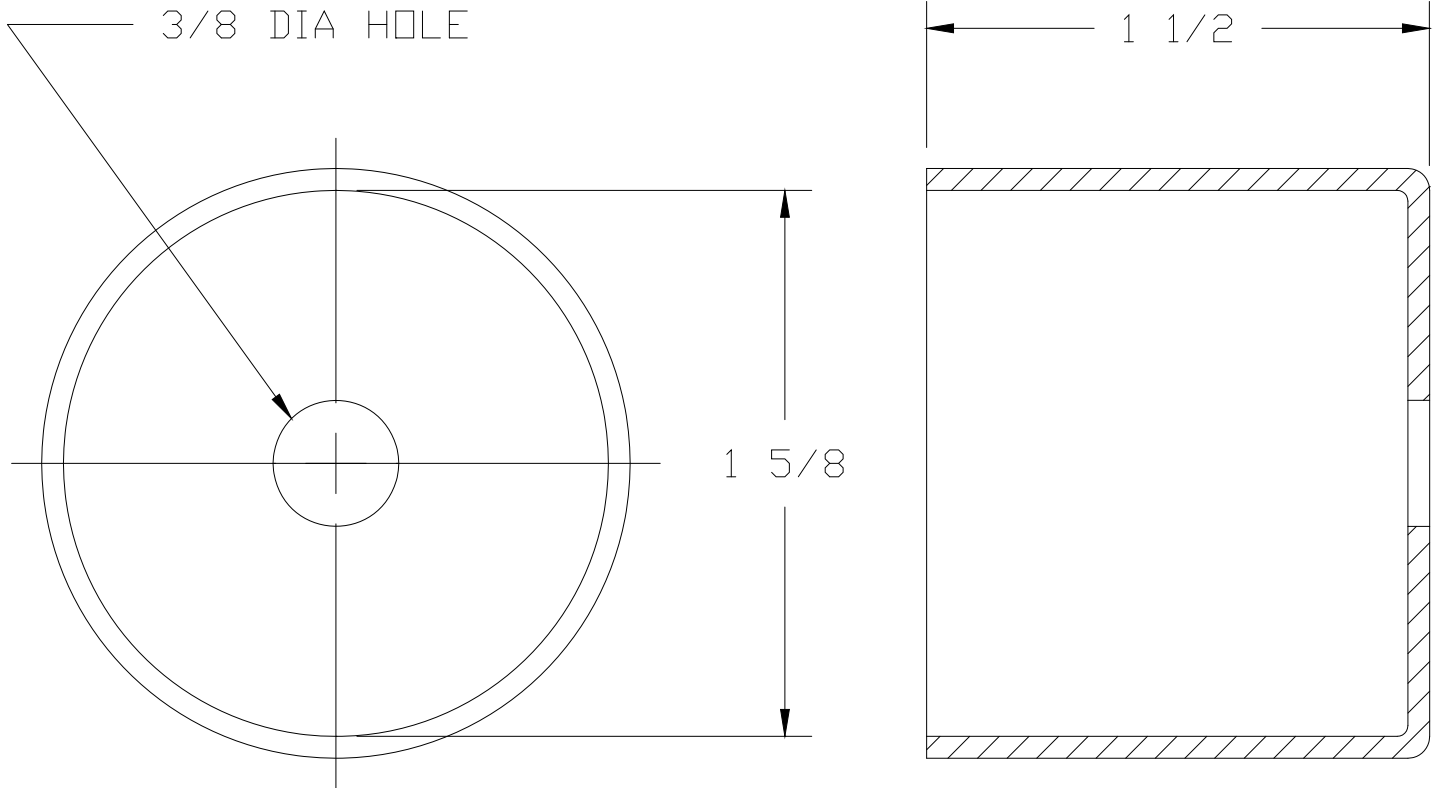

Insulating Boot

Recommended especially for 110Vac & 250Vac models, or any other classic ('SC') Sonalert[®] model where terminal insulation is desired.

Material: Vinyl Color: Black

Parts are ROHS Compliant