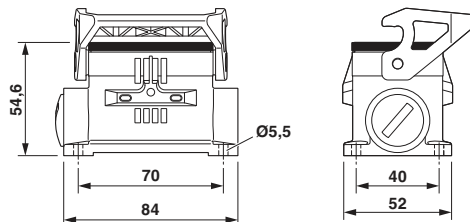

- good shielding in the event of electromagnetic interference

Key Commercial Data

Packing unit	1 STK
Custom tariff number	85389099
Country of origin	Poland

Technical data

Dimensions

Height	54.6 mm
Width	52 mm
Length	84 mm

Housing - HC-STA-B06-SLWS-2SSP16-ELC-AL - 1412823

Technical data

General

Note	For contact inserts HC-B6, BB10, DD24, M Tall housings for extra large wiring space
Size	B6
Housing type	Box mounting bases
Locking type	With single locking latch
No. of cable outlets	2
Cable exit	lateral
Screw connection	none
Type of the screw connection	2x Pg16
Housing material	Die-cast aluminum, salt water resistant
Housing surface material	Uncoated
Seal material	NBR, conductive
Material lock	PA
Assembly instructions	One opening is sealed with a plastic filler plug and can be opened using a screwdriver.

Drawings

Dimensional drawing

Dimensional drawing

Classifications

eCl@ss

eCl@ss 5.1	27143424
eCl@ss 6.0	27143423
eCl@ss 8.0	27440202
eCl@ss 9.0	27440202

ETIM

ETIM 5.0	EC000437
----------	----------