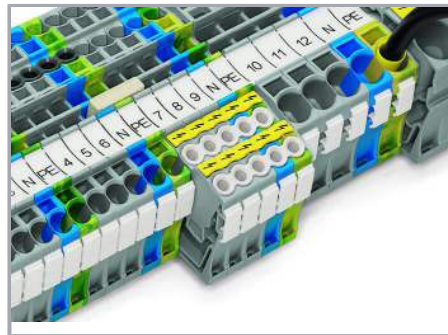

Insulation stop (2002-171) and protective warning marker (2002-115)

Product family

TOPJOB® S

TOPJOB® S: In various industrial applications and modern building installations, WAGO's wide and versatile range of rail-mount terminal blocks provides more than just reliable electrical connections.

[Show all products from the family](#)

Subject to changes. Please also observe the further product documentation!