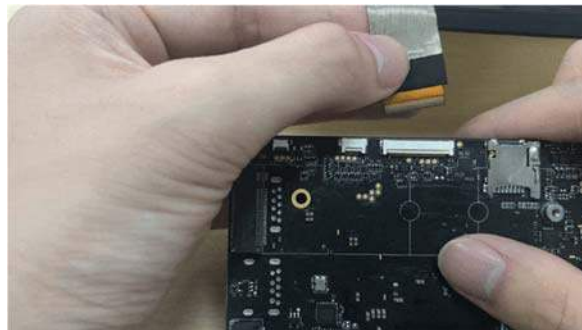

30PIN 15CM FPC Cable for LattePanda Alpha & Delta eDP Display

SKU:FIT0630

INTRODUCTION

The cable was specially designed for LattePanda Alpha & Delta 7inch eDP display. With high flexibility and ultra-thin design, it perfectly transmit the video signal.

LattePanda Alpha: Screen, Case & Streaming Cable

FEATURES

- LattePanda eDP display cable, specially designed for LattePanda Alpha & Delta 7inch eDP display.
- Easy to install, 30pin 1mm Pitch interface and 11.81inch length for LattePanda Alpha and Delta eDP display, which is extremely soft and compact.
- High flexibility and ultra-thin.
- Unique blocking interference processing to make your video signal even stronger

SPECIFICATION

- Color: Black
- Pin Number: 30 Pin
- Compatibility: for LattePanda Alpha & Delta 7inch display
- Size: approx. 15x1.5cm/5.91x0.5inch
- Weight: approx. 1g

SHIPPING LIST

- 1 x FPC cable

(Note: Not include LattePanda Alpha, Delta and 7" touch display)