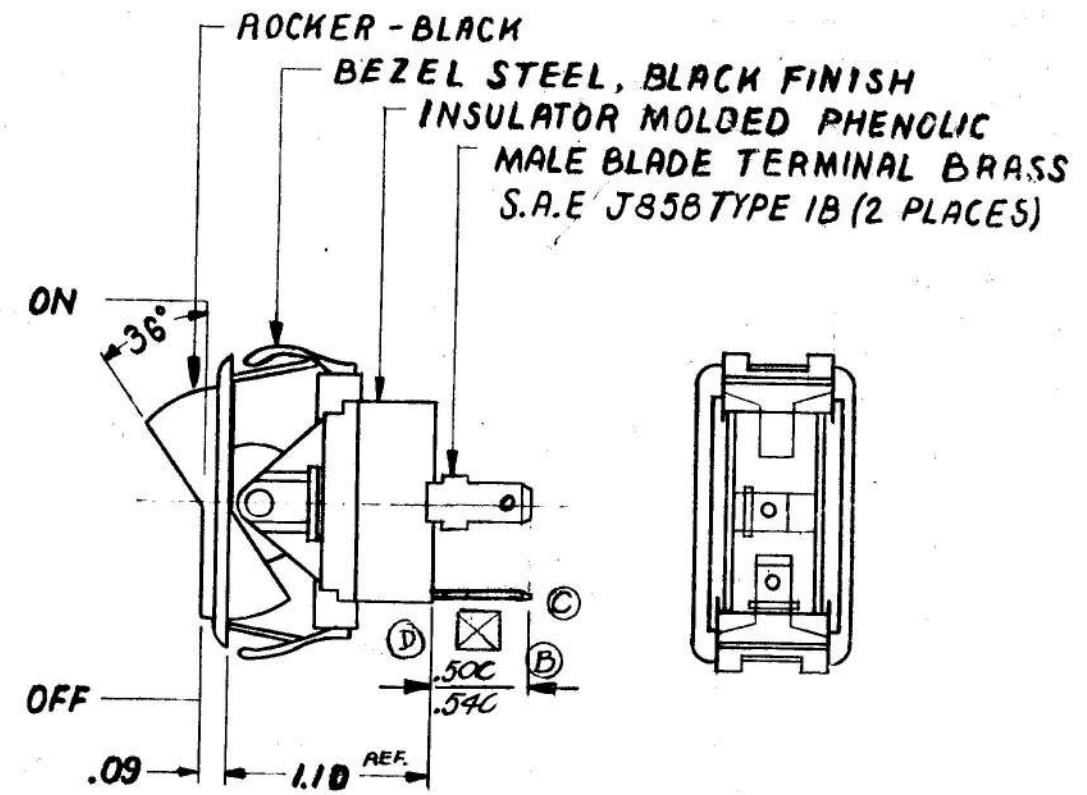

COLE-HERSEE CO.

NPM 1-24-73

57000-04

NOTES:

SILVER CONTACT RIVETS AND SILVER CONTACT PAD.

HEAVY DUTY

25 AMPS @ 12VDC LAMP LOAD

DO NOT SCALE

LET	WAS	DATE	BY	LET	WAS	DATE	BY	MATERIAL	DRAWN	CHECKED	APPRV'D.	SCALE	DATE DRAWN
				D	ADD SYMBOL	2-25-72	RF	#	R.B.	1-30-73		FULL	1-30-73
				C	REV TERMS	1-11-82	CB	FINISH					1-30-73
				B	REV 18058	3-28-73	JB						1-30-73
				A	ADDED 18035	3-17-73	RF	TOLERANCES					1-30-73
					ISSUED	2-1-73	RF	FRACTIONAL ±					1-30-73
								DECIMAL ±.015					1-30-73
COLE-HERSEE COMPANY										BOSTON, MASS. 02127, U.S.A.			
SINGLE POLE SINGLE THROW										ROCKER SWITCH			
												57000-04	