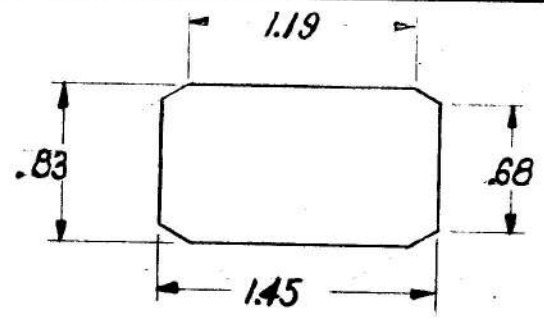

COLE-HERSEE CO.

NPM 1-24-73

57000-04

NOTES:

SILVER CONTACT RIVETS AND SILVER CONTACT PAD.

HEAVY DUTY

25 AMPS @ 12VDC LAMP LOAD

DO NOT SCALE

LET	WAS	DATE	BY	LET	WAS	DATE	BY	MATERIAL	DRAWN	CHECKED	APPRV'D.	SCALE	DATE DRAWN
				D	ADD SYMBOL	2-25-72	RF	#	R.B.	1-30-73		FULL	1-30-73
				C	REV TERMS	1-11-82	CB	FINISH					1-30-73
				B	REV 18058	3-28-73	JB						1-30-73
				A	ADDED 18035	3-17-73	RF	TOLERANCES					1-30-73
					ISSUED	2-1-73	RF	FRACTIONAL ±					1-30-73
								DECIMAL ±.015					1-30-73
COLE-HERSEE COMPANY										BOSTON, MASS. 02127, U.S.A.			
SINGLE POLE SINGLE THROW										ROCKER SWITCH			
												57000-04	