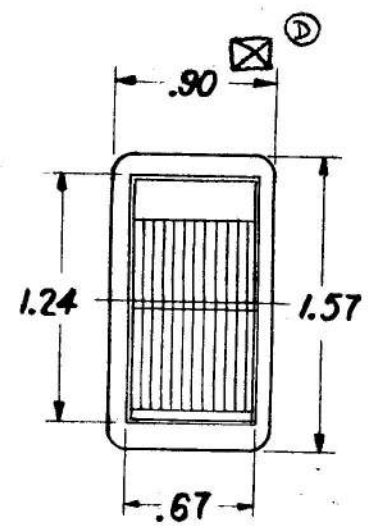

COLE-HERSEE CO.

NPM 1-24-73

57000-04

NOTES:

SILVER CONTACT RIVETS AND SILVER CONTACT PAD.

HEAVY DUTY

25 AMPS @ 12VDC LAMP LOAD

DO NOT SCALE

LET	WAS	DATE	BY	LET	WAS	DATE	BY	MATERIAL	DRAWN	CHECKED	APPRV'D.	SCALE	DATE DRAWN
				D	ADD SYMBOL	2-25-72	RF	#	R.B.	1-30-73		FULL	1-30-73
				C	REV TERMS	1-11-82	CB	FINISH					1-30-73
				B	REV 18058	3-28-73	JB						1-30-73
				A	ADDED 18035	3-17-73	RF	TOLERANCES					1-30-73
					ISSUED	2-1-73	RF	FRACTIONAL ±					1-30-73
								DECIMAL ±.015					1-30-73
COLE-HERSEE COMPANY										BOSTON, MASS. 02127, U.S.A.			
SINGLE POLE SINGLE THROW										ROCKER SWITCH			
												57000-04	