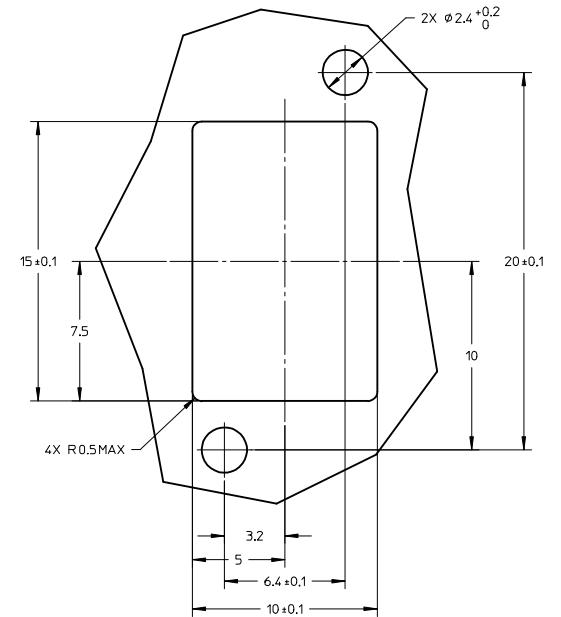

RECOMMENDED MOUNTING PATTERN

NOTES:

- 1. ALL DIMENSIONS ARE FOR REFERENCE ONLY.
- 2. DUST CAP SHOWN IN TOP VIEW ONLY.
- 3. ADAPTERS TO BE PACKAGED IN TRAY.

ENTER DESCRIPTION EC NO: MF2015-0579 DRWN: MGHAYERE 2015/04/14 CHKD: APPR: IGJMIN 2015/04/21	QUALITY SYMBOLS	GENERAL TOLERANCES (UNLESS SPECIFIED)		DIMENSION STYLE	SCALE	DESIGN UNITS	THIRD ANGLE PROJECTION
	▽=0	mm	INCH	MM ONLY	5:1	METRIC	
	▽=0	4 PLACES ± ---	± ---	DRAWN BY	DATE	TITLE	
	▽=0	3 PLACES ± ---	± ---	SMIGO	2013/03/12	MPO EMI ADAPTER MT TO MPO CONNECTION STAGGERED FLANGE	
		2 PLACES ± ---	± ---	CHECKED BY	DATE	molex DOCUMENT NO. SD-106114-1160 SHEET NO. 1 OF 1	
		1 PLACE ± ---	± ---	VCHEN	2012/03/12		
		0 PLACE ± ---	± ---	APPROVED BY	DATE		
				WCHEN	2013/08/01		
		ANGULAR ±1/2°		MATERIAL NO.			
		DRAFT WHERE APPLICABLE MUST REMAIN WITHIN DIMENSIONS		1061141160			
				SIZE	THIS DRAWING CONTAINS INFORMATION THAT IS PROPRIETARY TO MOLEX INCORPORATED AND SHOULD NOT BE USED WITHOUT WRITTEN PERMISSION		
A3				C			

RECOMMENDED MOUNTING PATTERN

NOTES:

1. ALL DIMENSIONS ARE FOR REFERENCE ONLY.
2. DUST CAP SHOWN IN TOP VIEW ONLY.
3. ADAPTERS TO BE PACKAGED IN TRAY.

ENTER DESCRIPTION EC NO: MF2015-0579 DRWN: MGHAYERE 2015/04/14 CHKD: APPR: IGJMIN 2015/04/21	QUALITY SYMBOLS	GENERAL TOLERANCES (UNLESS SPECIFIED)		DIMENSION STYLE	SCALE	DESIGN UNITS	THIRD ANGLE PROJECTION
	▽=0	mm	INCH	MM ONLY	5:1	METRIC	
	▽=0	4 PLACES ± --- ± ---	3 PLACES ± --- ± ---	DRAWN BY DATE	TITLE		
	▽=0	2 PLACES ± --- ± ---	1 PLACE ± --- ± ---	SMIGO 2013/03/12	MPO EMI ADAPTER MT TO MPO CONNECTION STAGGERED FLANGE		
REV		ANGULAR ±1/2°		CHECKED BY DATE	DOCUMENT NO.		
A3		DRAFT WHERE APPLICABLE MUST REMAIN WITHIN DIMENSIONS		VCHEN 2012/03/12	SD-106114-1160		
				APPROVED BY DATE	SHEET NO.		
				WCHEN 2013/08/01	1 OF 1		
				MATERIAL NO.	THIS DRAWING CONTAINS INFORMATION THAT IS PROPRIETARY TO MOLEX INCORPORATED AND SHOULD NOT BE USED WITHOUT WRITTEN PERMISSION		
				1061141160			