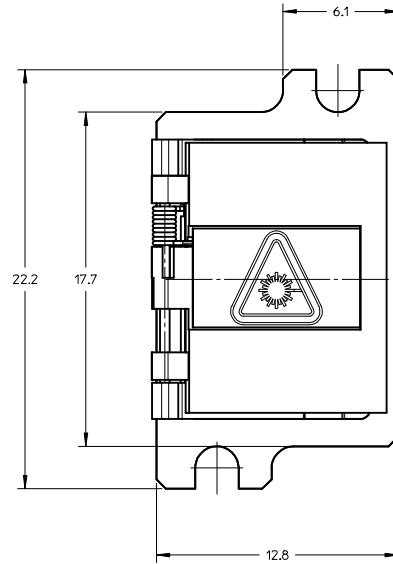

RECOMMENDED MOUNTING PATTERN

NOTES:

- 1. ALL DIMENSIONS ARE FOR REFERENCE ONLY.
- 2. DUST CAP SHOWN IN TOP VIEW ONLY.
- 3. ADAPTERS TO BE PACKAGED IN TRAY.

ENTER DESCRIPTION EC NO: MF2015-0579 DRWN: MGHAYERE 2015/04/14 CHKD: APPR: IGJMIN 2015/04/21	QUALITY SYMBOLS	GENERAL TOLERANCES (UNLESS SPECIFIED)		DIMENSION STYLE	SCALE	DESIGN UNITS	THIRD ANGLE PROJECTION
	▽=0	mm	INCH	MM ONLY	5:1	METRIC	
	▽=0	4 PLACES ± ---	± ---	DRAWN BY	DATE	TITLE	
	▽=0	3 PLACES ± ---	± ---	SMIGO	2013/03/12	MPO EMI ADAPTER MT TO MPO CONNECTION STAGGERED FLANGE	
		2 PLACES ± ---	± ---	CHECKED BY	DATE	molex DOCUMENT NO. SD-106114-1160 SHEET NO. 1 OF 1	
		1 PLACE ± ---	± ---	VCHEN	2012/03/12		
		0 PLACE ± ---	± ---	APPROVED BY	DATE		
				WCHEN	2013/08/01		
		ANGULAR ±1/2°		MATERIAL NO.			
		DRAFT WHERE APPLICABLE MUST REMAIN WITHIN DIMENSIONS		1061141160			
				SIZE	THIS DRAWING CONTAINS INFORMATION THAT IS PROPRIETARY TO MOLEX INCORPORATED AND SHOULD NOT BE USED WITHOUT WRITTEN PERMISSION		
A3				C			

RECOMMENDED MOUNTING PATTERN

NOTES:

1. ALL DIMENSIONS ARE FOR REFERENCE ONLY.
2. DUST CAP SHOWN IN TOP VIEW ONLY.
3. ADAPTERS TO BE PACKAGED IN TRAY.

ENTER DESCRIPTION EC NO: MF2015-0579 DRWN: MGHAYERE 2015/04/14 CHKD: APPR: IGJMIN 2015/04/21	QUALITY SYMBOLS	GENERAL TOLERANCES (UNLESS SPECIFIED)		DIMENSION STYLE	SCALE	DESIGN UNITS	THIRD ANGLE PROJECTION
	▽=0	mm	INCH	MM ONLY	5:1	METRIC	
	▽=0	4 PLACES ± --- ± ---	3 PLACES ± --- ± ---	DRAWN BY DATE	TITLE		
	▽=0	2 PLACES ± --- ± ---	1 PLACE ± --- ± ---	SMIGO 2013/03/12	MPO EMI ADAPTER MT TO MPO CONNECTION STAGGERED FLANGE		
REV		ANGULAR ±1/2°		CHECKED BY DATE	DOCUMENT NO.		
A3		DRAFT WHERE APPLICABLE MUST REMAIN WITHIN DIMENSIONS		VCHEN 2012/03/12	SD-106114-1160		
				APPROVED BY DATE	SHEET NO.		
				WCHEN 2013/08/01	1 OF 1		
				MATERIAL NO.	THIS DRAWING CONTAINS INFORMATION THAT IS PROPRIETARY TO MOLEX INCORPORATED AND SHOULD NOT BE USED WITHOUT WRITTEN PERMISSION		
				1061141160			