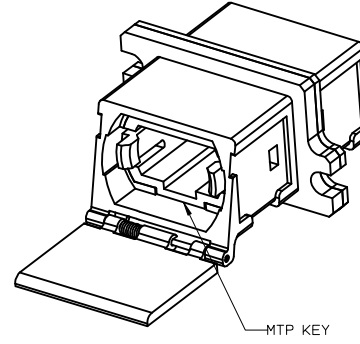

RECOMMENDED MOUNTING PATTERN

NOTES:

- 1. ALL DIMENSIONS ARE FOR REFERENCE ONLY.
- 2. DUST CAP SHOWN IN TOP VIEW ONLY.
- 3. ADAPTERS TO BE PACKAGED IN TRAY.

ENTER DESCRIPTION EC NO: MF2015-0579 DRWN: MGHAYERE 2015/04/14 CHKD: APPR: IGJMIN 2015/04/21	QUALITY SYMBOLS	GENERAL TOLERANCES (UNLESS SPECIFIED)		DIMENSION STYLE	SCALE	DESIGN UNITS	THIRD ANGLE PROJECTION
	▽=0	mm	INCH	MM ONLY	5:1	METRIC	
	▽=0	4 PLACES ± ---	± ---	DRAWN BY	DATE	TITLE	
	▽=0	3 PLACES ± ---	± ---	SMIGO	2013/03/12	MPO EMI ADAPTER MT TO MPO CONNECTION STAGGERED FLANGE	
		2 PLACES ± ---	± ---	CHECKED BY	DATE	molex DOCUMENT NO. SD-106114-1160 SHEET NO. 1 OF 1	
		1 PLACE ± ---	± ---	VCHEN	2012/03/12		
		0 PLACE ± ---	± ---	APPROVED BY	DATE		
				WCHEN	2013/08/01		
		ANGULAR ±1/2°		MATERIAL NO.			
		DRAFT WHERE APPLICABLE MUST REMAIN WITHIN DIMENSIONS		1061141160			
				SIZE	THIS DRAWING CONTAINS INFORMATION THAT IS PROPRIETARY TO MOLEX INCORPORATED AND SHOULD NOT BE USED WITHOUT WRITTEN PERMISSION		
A3				C			

RECOMMENDED MOUNTING PATTERN

NOTES:

1. ALL DIMENSIONS ARE FOR REFERENCE ONLY.
2. DUST CAP SHOWN IN TOP VIEW ONLY.
3. ADAPTERS TO BE PACKAGED IN TRAY.

ENTER DESCRIPTION EC NO: MF2015-0579 DRWN: MGHAYERE 2015/04/14 CHKD: APPR: IGJMIN 2015/04/21	QUALITY SYMBOLS	GENERAL TOLERANCES (UNLESS SPECIFIED)		DIMENSION STYLE	SCALE	DESIGN UNITS	THIRD ANGLE PROJECTION
	▽=0	mm	INCH	MM ONLY	5:1	METRIC	
	▽=0	4 PLACES ± --- ± ---	3 PLACES ± --- ± ---	DRAWN BY DATE	TITLE		
	▽=0	2 PLACES ± --- ± ---	1 PLACE ± --- ± ---	SMIGO 2013/03/12	MPO EMI ADAPTER MT TO MPO CONNECTION STAGGERED FLANGE		
REV		ANGULAR ±1/2°		CHECKED BY DATE	DOCUMENT NO.		
A3		DRAFT WHERE APPLICABLE MUST REMAIN WITHIN DIMENSIONS		VCHEN 2012/03/12	SD-106114-1160		
				APPROVED BY DATE	SHEET NO.		
				WCHEN 2013/08/01	1 OF 1		
				MATERIAL NO.	THIS DRAWING CONTAINS INFORMATION THAT IS PROPRIETARY TO MOLEX INCORPORATED AND SHOULD NOT BE USED WITHOUT WRITTEN PERMISSION		
				1061141160			