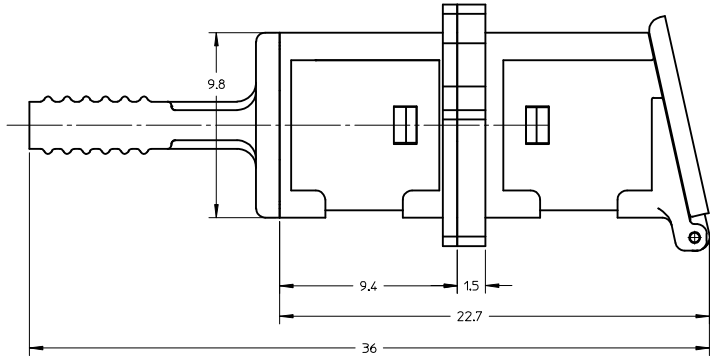

RECOMMENDED MOUNTING PATTERN

NOTES:

- 1. ALL DIMENSIONS ARE FOR REFERENCE ONLY.
- 2. DUST CAP SHOWN IN TOP VIEW ONLY.
- 3. ADAPTERS TO BE PACKAGED IN TRAY.

ENTER DESCRIPTION EC NO: MF2015-0579 DRWN: MGHAYERE 2015/04/14 CHKD: APPR: IGJMIN 2015/04/21	QUALITY SYMBOLS	GENERAL TOLERANCES (UNLESS SPECIFIED)		DIMENSION STYLE	SCALE	DESIGN UNITS	THIRD ANGLE PROJECTION
	▽=0	mm	INCH	MM ONLY	5:1	METRIC	
	▽=0	4 PLACES ± ---	± ---	DRAWN BY	DATE	TITLE	
	▽=0	3 PLACES ± ---	± ---	SMIGO	2013/03/12	MPO EMI ADAPTER MT TO MPO CONNECTION STAGGERED FLANGE	
		2 PLACES ± ---	± ---	CHECKED BY	DATE	molex DOCUMENT NO. SD-106114-1160 SHEET NO. 1 OF 1	
		1 PLACE ± ---	± ---	VCHEN	2012/03/12		
		0 PLACE ± ---	± ---	APPROVED BY	DATE		
				WCHEN	2013/08/01		
		ANGULAR ±1/2°		MATERIAL NO.			
		DRAFT WHERE APPLICABLE MUST REMAIN WITHIN DIMENSIONS		1061141160			
				SIZE	THIS DRAWING CONTAINS INFORMATION THAT IS PROPRIETARY TO MOLEX INCORPORATED AND SHOULD NOT BE USED WITHOUT WRITTEN PERMISSION		
A3				C			

RECOMMENDED MOUNTING PATTERN

NOTES:

1. ALL DIMENSIONS ARE FOR REFERENCE ONLY.
2. DUST CAP SHOWN IN TOP VIEW ONLY.
3. ADAPTERS TO BE PACKAGED IN TRAY.

ENTER DESCRIPTION EC NO: MF2015-0579 DRWN: MGHAYERE 2015/04/14 CHKD: APPR: IGJMIN 2015/04/21	QUALITY SYMBOLS	GENERAL TOLERANCES (UNLESS SPECIFIED)		DIMENSION STYLE	SCALE	DESIGN UNITS	THIRD ANGLE PROJECTION
	▽=0	mm	INCH	MM ONLY	5:1	METRIC	
	▽=0	4 PLACES ± --- ± ---	3 PLACES ± --- ± ---	DRAWN BY DATE	TITLE		
	▽=0	2 PLACES ± --- ± ---	1 PLACE ± --- ± ---	SMIGO 2013/03/12	MPO EMI ADAPTER MT TO MPO CONNECTION STAGGERED FLANGE		
REV		ANGULAR ±1/2°		CHECKED BY DATE	DOCUMENT NO.		
A3		DRAFT WHERE APPLICABLE MUST REMAIN WITHIN DIMENSIONS		VCHEN 2012/03/12	SD-106114-1160		
				APPROVED BY DATE	SHEET NO.		
				WCHEN 2013/08/01	1 OF 1		
				MATERIAL NO.	THIS DRAWING CONTAINS INFORMATION THAT IS PROPRIETARY TO MOLEX INCORPORATED AND SHOULD NOT BE USED WITHOUT WRITTEN PERMISSION		
				1061141160			