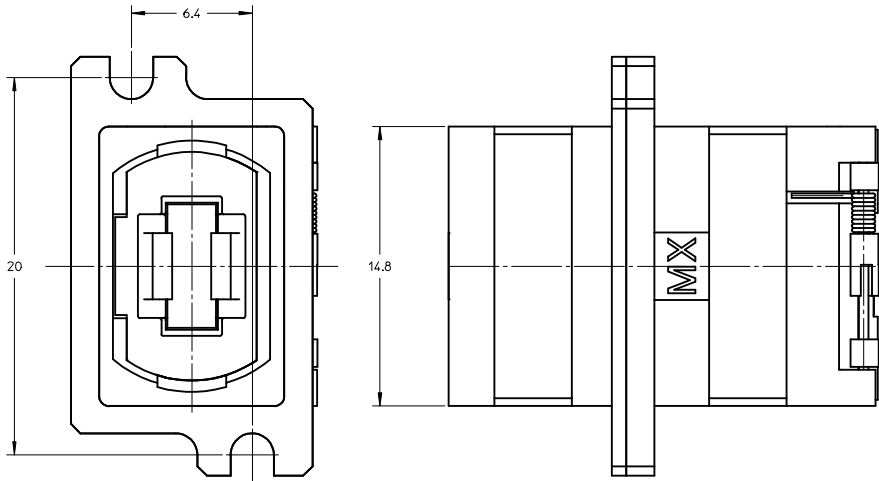

RECOMMENDED MOUNTING PATTERN

NOTES:

- 1. ALL DIMENSIONS ARE FOR REFERENCE ONLY.
- 2. DUST CAP SHOWN IN TOP VIEW ONLY.
- 3. ADAPTERS TO BE PACKAGED IN TRAY.

ENTER DESCRIPTION EC NO: MF2015-0579 DRWN: MGHAYERE 2015/04/14 CHKD: APPR: IGJMIN 2015/04/21	QUALITY SYMBOLS	GENERAL TOLERANCES (UNLESS SPECIFIED)		DIMENSION STYLE	SCALE	DESIGN UNITS	THIRD ANGLE PROJECTION
	▽=0	mm	INCH	MM ONLY	5:1	METRIC	
	▽=0	4 PLACES ± ---	± ---	DRAWN BY	DATE	TITLE	
	▽=0	3 PLACES ± ---	± ---	SMIGO	2013/03/12	MPO EMI ADAPTER MT TO MPO CONNECTION STAGGERED FLANGE	
		2 PLACES ± ---	± ---	CHECKED BY	DATE	molex DOCUMENT NO. SD-106114-1160 SHEET NO. 1 OF 1	
		1 PLACE ± ---	± ---	VCHEN	2012/03/12		
		0 PLACE ± ---	± ---	APPROVED BY	DATE		
				WCHEN	2013/08/01		
		ANGULAR ±1/2°		MATERIAL NO.			
		DRAFT WHERE APPLICABLE MUST REMAIN WITHIN DIMENSIONS		1061141160			
				SIZE	THIS DRAWING CONTAINS INFORMATION THAT IS PROPRIETARY TO MOLEX INCORPORATED AND SHOULD NOT BE USED WITHOUT WRITTEN PERMISSION		
A3				C			

RECOMMENDED MOUNTING PATTERN

NOTES:

1. ALL DIMENSIONS ARE FOR REFERENCE ONLY.
2. DUST CAP SHOWN IN TOP VIEW ONLY.
3. ADAPTERS TO BE PACKAGED IN TRAY.

ENTER DESCRIPTION EC NO: MF2015-0579 DRWN: MGHAYERE 2015/04/14 CHKD: APPR: IGJMIN 2015/04/21	QUALITY SYMBOLS	GENERAL TOLERANCES (UNLESS SPECIFIED)		DIMENSION STYLE	SCALE	DESIGN UNITS	THIRD ANGLE PROJECTION
	▽=0	mm	INCH	MM ONLY	5:1	METRIC	
	▽=0	4 PLACES ± --- ± ---	3 PLACES ± --- ± ---	DRAWN BY DATE	TITLE		
	▽=0	2 PLACES ± --- ± ---	1 PLACE ± --- ± ---	SMIGO 2013/03/12	MPO EMI ADAPTER MT TO MPO CONNECTION STAGGERED FLANGE		
REV		ANGULAR ±1/2°		CHECKED BY DATE	DOCUMENT NO.		
A3		DRAFT WHERE APPLICABLE MUST REMAIN WITHIN DIMENSIONS		VCHEN 2012/03/12	SD-106114-1160		
				APPROVED BY DATE	SHEET NO.		
				WCHEN 2013/08/01	1 OF 1		
				MATERIAL NO.	THIS DRAWING CONTAINS INFORMATION THAT IS PROPRIETARY TO MOLEX INCORPORATED AND SHOULD NOT BE USED WITHOUT WRITTEN PERMISSION		
				1061141160			