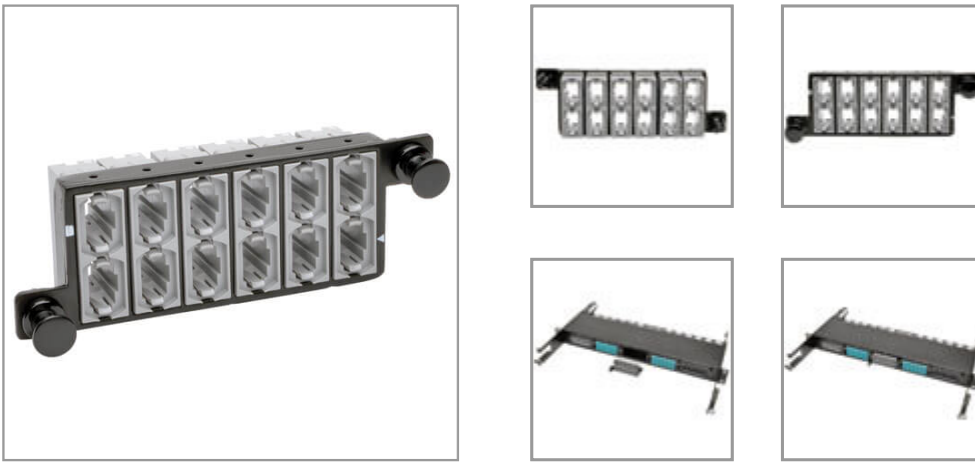

## 40 GB Pass-Through Cassette, (x12) 12-Fiber MTP/MPO ( Female )

MODEL NUMBER: N482-12M12-X2

Installs in select Tripp Lite fiber enclosure panels to create up to twelve 40 GB 12-fiber MTP/MPO connections in high-density network applications.

## Description

The N482-12M12-X2 40 GB Pass-Through Cassette works in tandem with N482-01U or N482-02U Fiber Enclosure Panels to create up to twelve 12-fiber MTP/MPO connections in high-density network applications.

The cassette's modular design installs easily in the N482-01U and N482-02U enclosure panels with no tools required. Just insert the cassette into the panel, and push in its retention clips to secure it. Plug 40 GB 12-fiber MTP/MPO Ethernet cables into the cassette to connect up to 12 network feeds. Up to five N482-12M12-X2 cassettes fit in the N482-01U 1U enclosure panel for a total of 60 network feeds, and up to 14 cassettes fit in the N482-02U 2U panel for a total of 168 network feeds. Guaranteed compatibility when used with recommended cabling, such as the N842-, N844- and N845- Series.

With a heavy-duty steel housing and factory-terminated connectors that reduce time and labor, the N482-12M12-X2 is made from only the finest materials to ensure fast installations and optimal performance.