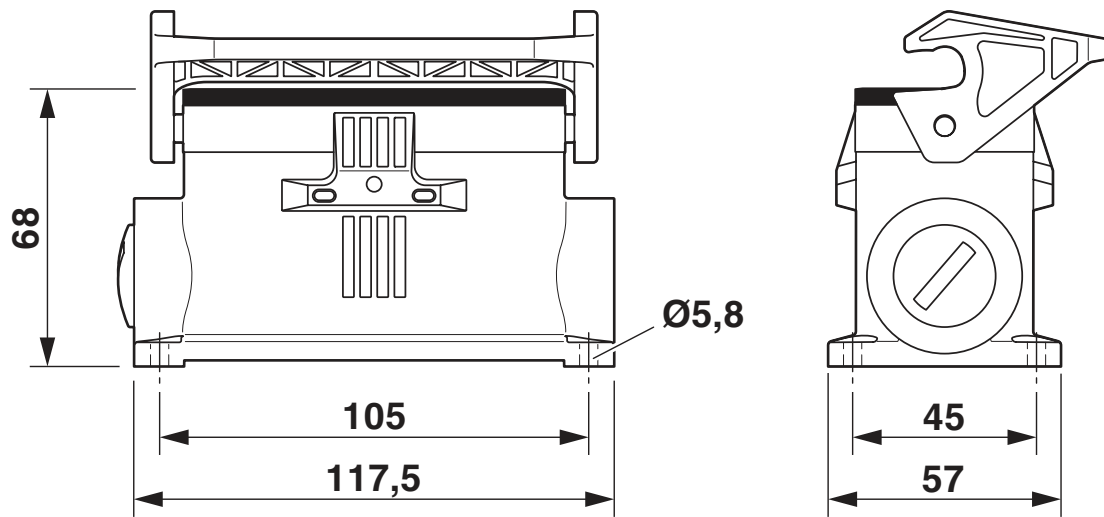

Dimensions

Dimensional drawing	
Width	57 mm
Height	68 mm
Length	117.5 mm
Hole diameter	5.5 mm

Material specifications

Flammability rating according to UL 94	V0 (Interlock)
Seal material	NBR, conductive
Housing surface material	uncoated
Locking latch material	PA
Impact strength	IK08
Housing material	Die-cast aluminum, salt water resistant

HC-STA-B16-SLWS-2SSM32-ELC-AL - Housing

1412862

<https://www.phoenixcontact.com/us/products/1412862>

Drawings

Dimensional drawing

Dimensional drawing

1412862

<https://www.phoenixcontact.com/us/products/1412862>