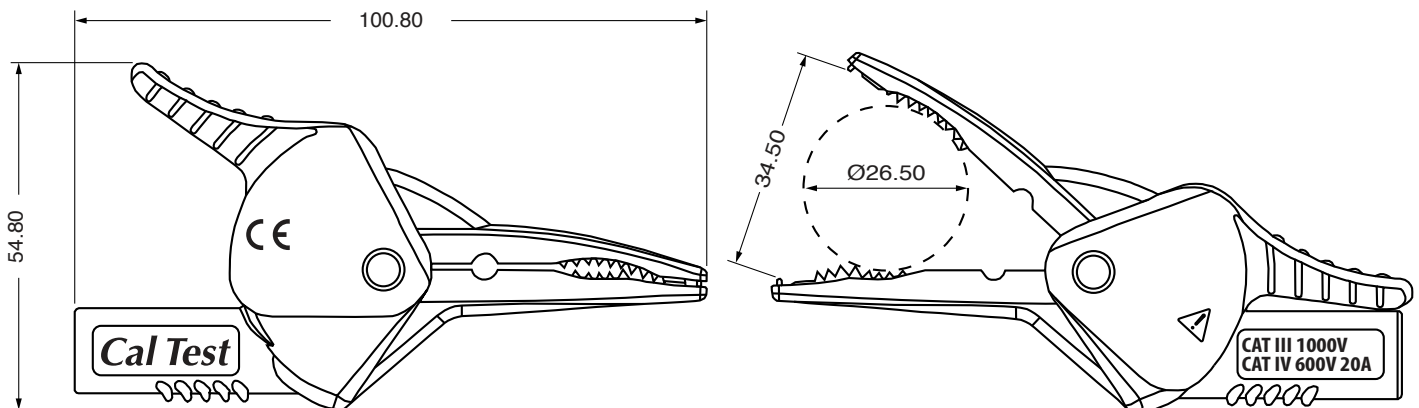

Large Insulated Alligator Clip With 4mm Sheathed Jack

CT4409-#

Features:

- IEC 61010-031 rated to 1,000 V CAT III / 600 V CAT IV
- 20 A Max
- Ergonomic design
- Slim beak jaw allows reach into narrow spaces
- Jaw opens to 34.5 mm
- Three-incisor mouth to ensure grip on screw heads
- Connects to 4mm sheathed or standard banana plugs
- CE listed
- RoHS 2 Compliant

Description:

The CT4409 is rated to 1,000 V CAT III / 600 V CAT IV^a and 20 A max.

The CT4409 comes with a 4 mm sheathed jack for connections to standard or sheathed banana plugs. The thumb actuator is ergonomically curved and boasts lined ridges for a sure grip. The slim beak jaw allows the clip to reach into those narrow spaces and with an overall jaw opening of 34 mm, this clip accommodates conductors up to 26.5 mm in diameter. Once in place, the spring loaded, three-incisor mouth will hold securely to screw heads or flat headed objects.

The CT4409 is available in black or red. The CT4410 includes both colors.

a. Must be used in conjunction with other similarly rated products.

Mechanical Drawing: Dimensions in mm, not to scale

Specifications and appearance subject to change without notice
D440900 110320

1 - www.caltestelectronics.com

Order Information:

CT4409-#

Large Insulated Alligator Clip With 4mm Sheathed Jack

- Color - replace '-#' with dash number:
-0 Black, -2 Red

CT4410

Large Insulated Alligator Clip With 4mm Sheathed Jack, B/R pair