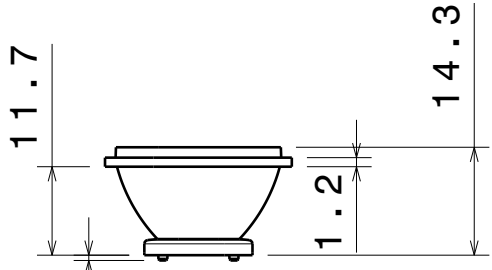

Detail A
Scale: 2:1

INDEX	PART NO	DESCRIPTION	MATERIAL	COLOUR
1	C11421	IRINA-RS	PMMA	

Tolerances if not otherwise shown
According to DIN ISO 2768-1
Linear measures:
Up to 30mm class M, otherwise class C.
According to DIN ISO 2768-2
Form and position: class L

SIZE	PART NUMBER
A4	C11421

SCALE	1:1	WEIGHT	3,9 g	SHEET	1/1
-------	-----	--------	-------	-------	-----

D

A