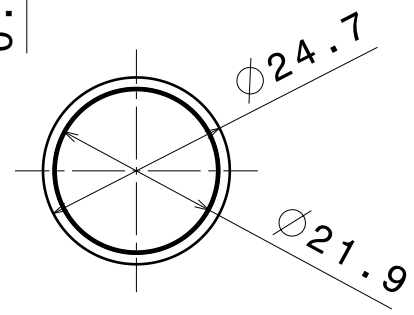

Detail A
Scale: 2:1

INDEX	PART NO	DESCRIPTION	MATERIAL	COLOUR
1	C11421	IRINA-RS	PMMA	

Tolerances if not otherwise shown
According to DIN ISO 2768-1
Linear measures:
Up to 30mm class M, otherwise class C.
According to DIN ISO 2768-2
Form and position: class L

SIZE	PART NUMBER
A4	C11421

SCALE	1:1	WEIGHT	3,9 g	SHEET	1/1
-------	-----	--------	-------	-------	-----

D

A