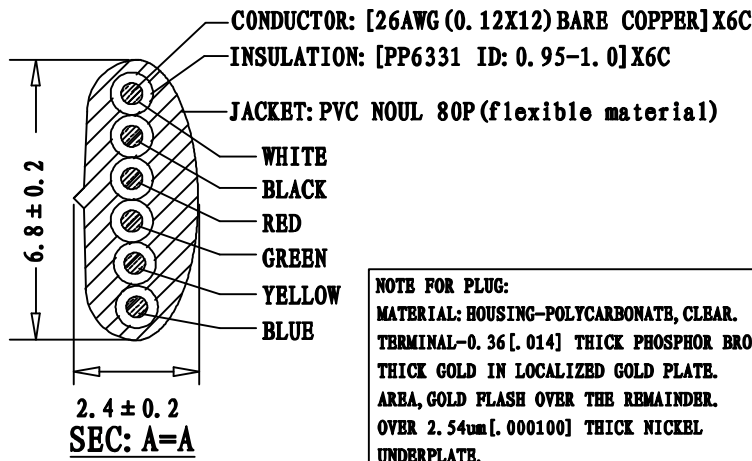

PACKAGE: INDIVIDUAL PE BAG.

NOTE FOR PLUG:
 MATERIAL: HOUSING-POLYCARBONATE, CLEAR.
 TERMINAL-0.36 [.014] THICK PHOSPHOR BRONZE.
 THICK GOLD IN LOCALIZED GOLD PLATE.
 AREA, GOLD FLASH OVER THE REMAINDER.
 OVER 2.54um [.000100] THICK NICKEL
 UNDERPLATE.

P1	COLOR
1	WHITE
2	BLACK
3	RED
4	GREEN
5	YELLOW
6	BLUE

PART NO	DRAWING NO	BUYER COLOR	VENDOR COLOR	RETRACTED LENGTH ("L3")	CUSTOMER Accepted ("L2")	CUT LENGTH "L1"
523-26-6600-WH-0005F	A	White	W-103 LIGHT	540 ± 50	5.0FT-5.75FT	2600-2800
523-26-6600-WH-0007F	B	White	W-103 LIGHT	740 ± 50	7.0FT-8.05FT	3700-3900
523-26-6600-WH-0010F	C	White	W-103 LIGHT	1000 ± 50	10.0FT-11.5FT	5000-5200
523-26-6600-WH-0012F	D	White	W-103 LIGHT	1300 ± 50	12.0FT-13.8FT	6400-6600
523-26-6600-WH-0014F	E	White	W-103 LIGHT	1350 ± 50	14.0FT-16.1FT	6900-7100
523-26-6600-WH-0025F	F	White	W-103 LIGHT	3400 ± 50	25.0FT-28.75FT	13200-13400

REVISE	VERSION	BASIS	CONTENTS
12-02-20	A/0	T0210A	NEW DRAWING

CnC Tech, LLC	
Industrial Cable and Connector Technology	
IDRAWING NO: 671-339	CUSTOMER: L-671
ITEM NO: 6C COILD CORD P+0 PLUG	UNIT: mm
DATE: 2012-02-20	ISSUE: (A/0)
DRAWN: QB:	QA:
SALES DEPT:	SALES MANAGER: