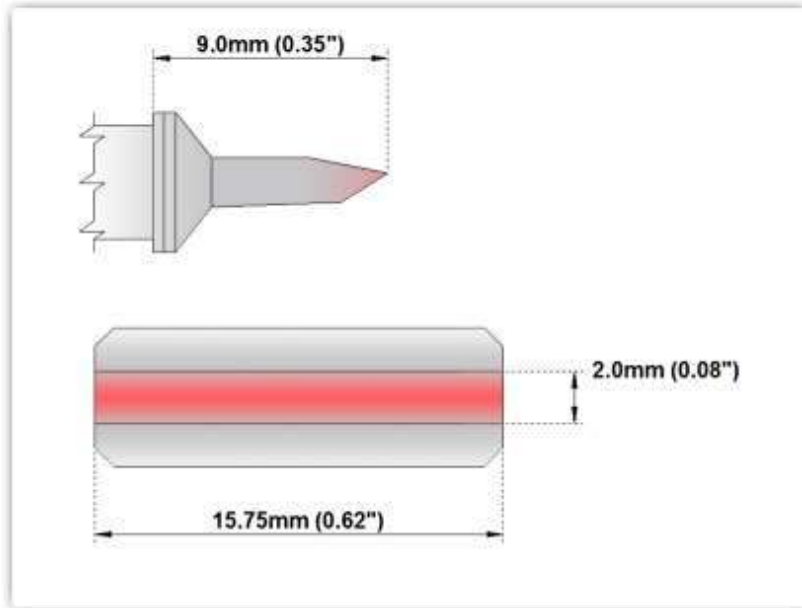

### Technical Specifications

#### EBM70TZ160

**Tweezers Cartridge Pair - Blade Tip 15.75mm (0.62")**

Tip Style: Tweezers  
 Tip Width: 15.75mm (0.62")  
 Tip Length: 9.00mm (0.35")

700 Type Cartridge <sup>1</sup> :	350°C - 398°C
RoHS Compliant <sup>2</sup> / Lead Free:	YES
For Use With:	EB-9000S-1, EB-9000S-2, MX500 and MX5000

### Material Composition

**All components are RoHS compliant and Lead-Free.**

<sup>1</sup> Easy Braid Co. tip cartridges will typically idle within a temperature range of +/-1.1°C. However, there is variation in idle temperature across tip geometries within an individual temperature series. Easy Braid Co. offers a wide variety of tip geometries from 0.25mm fine point tip to 5mm chisel. The length and geometry of a tip will have an influence on the tip idle temperature. To accurately measure idle temperature it will depend greatly on the measurement method, technique and equipment used. Two different methods or the use of alternative equipment will produce different test results.