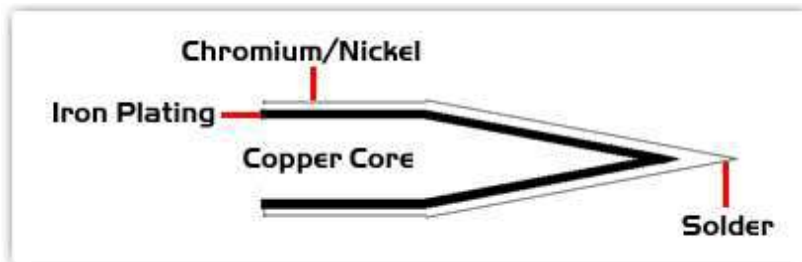

### Technical Specifications

#### EBM70TZ160

**Tweezers Cartridge Pair - Blade Tip 15.75mm (0.62")**

Tip Style: Tweezers  
 Tip Width: 15.75mm (0.62")  
 Tip Length: 9.00mm (0.35")

700 Type Cartridge <sup>1</sup> :	350°C - 398°C
RoHS Compliant <sup>2</sup> / Lead Free:	YES
For Use With:	EB-9000S-1, EB-9000S-2, MX500 and MX5000

### Material Composition

**All components are RoHS compliant and Lead-Free.**

<sup>1</sup> Easy Braid Co. tip cartridges will typically idle within a temperature range of +/-1.1°C. However, there is variation in idle temperature across tip geometries within an individual temperature series. Easy Braid Co. offers a wide variety of tip geometries from 0.25mm fine point tip to 5mm chisel. The length and geometry of a tip will have an influence on the tip idle temperature. To accurately measure idle temperature it will depend greatly on the measurement method, technique and equipment used. Two different methods or the use of alternative equipment will produce different test results.