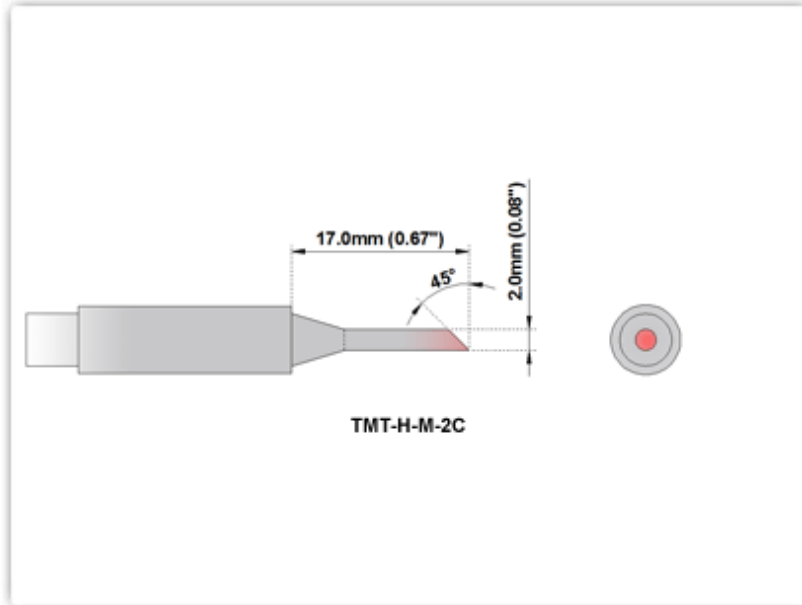

EBH508 Datasheet

Technical Specifications

EBH508

Bevel 45° 2.0mm (0.079")

Tip Style: Bevel 45°

Tip Width: 2.00mm (0.08")

Tip Length: 17.00mm (0.67")

RoHS Compliant¹ / Lead Free:

YES

Equivalent to:

900M-T-2C

For Use With:

Hakko 928 w/900M Handpiece
Hakko 937 w/907 Handpiece
Hakko 701 w/907 Handpiece
Hakko 702B w/907 Handpiece
Hakko 936 w/907 Handpiece
Hakko 933/934 w/933 Handpiece