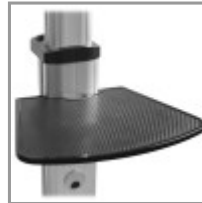

## Laptop Shelf for DMCS3270XP Rolling TV/Monitor Cart

MODEL NUMBER: **DM3270SHELF**

Shelf accessory attaches to Tripp Lite rolling cart to hold a laptop, webcam, Blu-ray player or other audio/video component.

#### Add Extra Audio/Video Components to Your Rolling TV/Monitor Cart

This black plastic shelf accessory easily clamps to the sides of your DMCS3270XP mobile cart. The height-adjustable shelf holds up to 11 pounds (4.9 kg), allowing you to add a laptop, webcam, Blu-ray or DVD player or other equipment to your mobile A/V application.

### Highlights

- Clamps to your DMCS3270XP mobile TV/monitor cart
- Provides space for laptop, webcam, Blu-ray player or other audio/video equipment
- Height-adjustable black plastic shelf holds up to 11 lb. (4.9 kg)