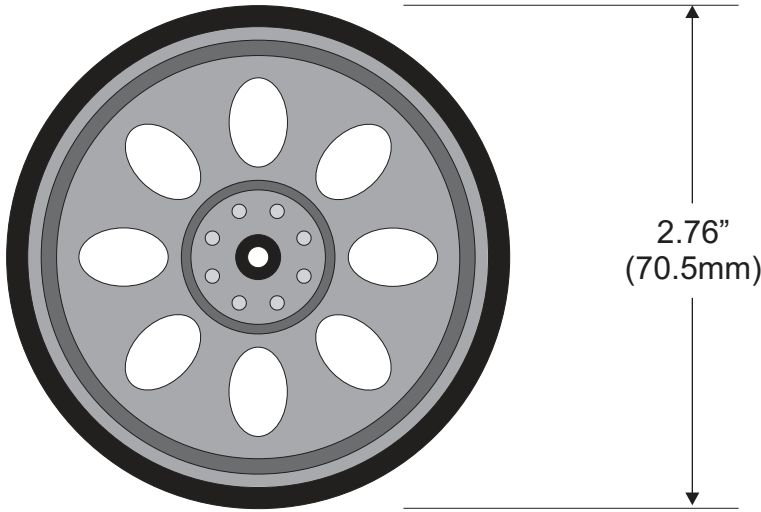

## Robot Wheel & Molded Tire (#28115)

- (1) Robot wheel (#721-0001)
- (1) Molded tire (#721-00022)

Wheel Front

Side

Wheel Back