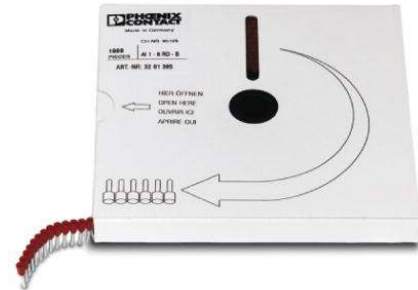

AI 2,5 - 8 BU-B

Order No.: 3201408

The illustration shows version AI 1,5 - 8 in red

<http://eshop.phoenixcontact.de/phoenix/treeViewClick.do?UID=3201408>

Ferrules, 0.5 mm², taped, sleeve length: 8 mm, with plastic collar, galvanically tin-plated, color: blue, color range according to DIN 46228-4, CSA-certified

Commercial data	
GTIN (EAN)	 4 017918 094904
sales group	B256
Pack	500 pcs.
Customs tariff	85369010
Catalog page information	Page 660 (CL-2009)

Product notes

WEEE/RoHS-compliant since:
11/07/2005

<http://www.download.phoenixcontact.com>
Please note that the data given here has been taken from the online catalog. For comprehensive information and data, please refer to the user documentation. The General Terms and Conditions of Use apply to Internet downloads.

Technical data	
General	
Length (b)	14 mm
Color	blue
Material	E-CU
Sleeve length	8 mm

Inner dimension of the insulating collar (d)	4.2 mm
Ferrule diameter	2.3 mm
Insulating collar thickness	0.3 mm
Sleeve wall thickness	0.15 mm