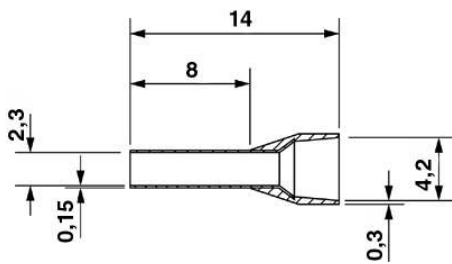

Technical data	
General	
Length (b)	14 mm
Color	blue
Material	E-CU
Sleeve length	8 mm

Inner dimension of the insulating collar (d)	4.2 mm
Ferrule diameter	2.3 mm
Insulating collar thickness	0.3 mm
Sleeve wall thickness	0.15 mm

Certificates / Approvals

Certification

CSA, CSAus

Diagrams/Drawings

Dimensioned drawing

Address

PHOENIX CONTACT Deutschland GmbH
Flachmarktstr. 8
32825 Blomberg, Germany
Phone +49 5235 3 12000
Fax +49 5235 3 41200
<http://www.phoenixcontact.de>