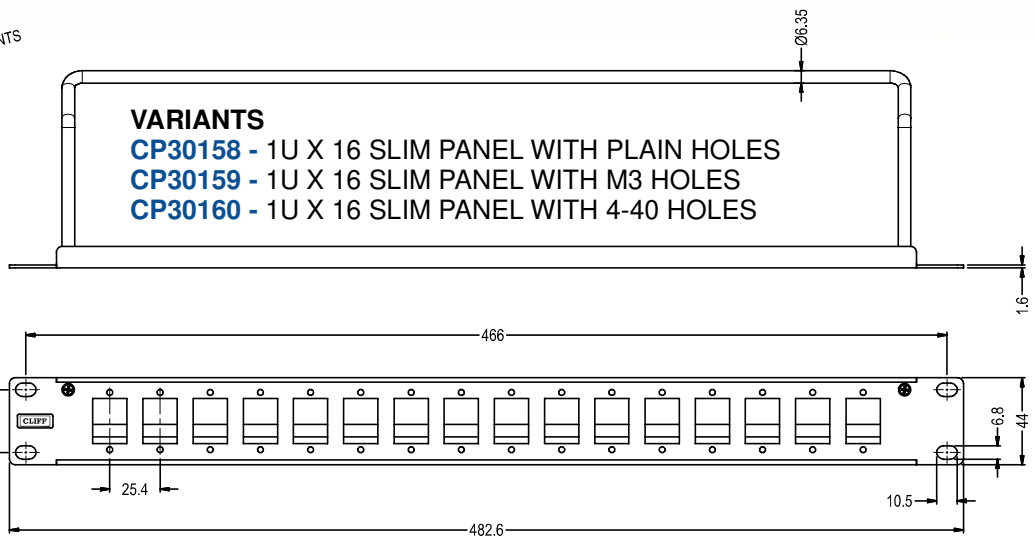

## 1U SLIM PANELS

16 rectangular holes with cable bar  
Material: Steel, black powder coat finish.

HOLE DETAIL  
(16x POSITIONS)

Variants - Fixing Hole

- CP30158 - Plain Ø3.20
- CP30159 - Threaded M3x0.50
- CP30160 - Threaded #4-40 UNC

20 rectangular holes with cable bar  
Material: Steel, black powder coat finish.

HOLE DETAIL  
(20x POSITIONS)

Variants - Fixing Hole

- CP30161 - Plain Ø3.20
- CP30162 - Threaded M3x0.50
- CP30163 - Threaded #4-40 UNC