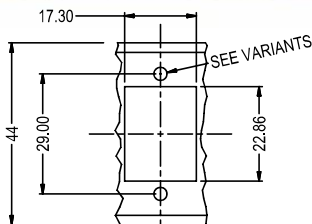

## 1U SLIM PANELS

16 rectangular holes with cable bar  
Material: Steel, black powder coat finish.

HOLE DETAIL  
(16x POSITIONS)

Variants - Fixing Hole

- CP30158 - Plain Ø3.20
- CP30159 - Threaded M3x0.50
- CP30160 - Threaded #4-40 UNC

20 rectangular holes with cable bar  
Material: Steel, black powder coat finish.

HOLE DETAIL  
(20x POSITIONS)

Variants - Fixing Hole

- CP30161 - Plain Ø3.20
- CP30162 - Threaded M3x0.50
- CP30163 - Threaded #4-40 UNC