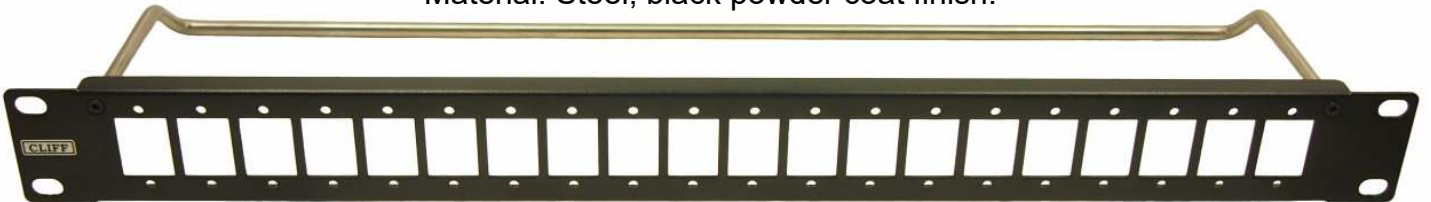

## 1U SLIM PANELS

16 rectangular holes with cable bar  
Material: Steel, black powder coat finish.

HOLE DETAIL  
(16x POSITIONS)

Variants - Fixing Hole

- CP30158 - Plain Ø3.20
- CP30159 - Threaded M3x0.50
- CP30160 - Threaded #4-40 UNC

20 rectangular holes with cable bar  
Material: Steel, black powder coat finish.

HOLE DETAIL  
(20x POSITIONS)

Variants - Fixing Hole

- CP30161 - Plain Ø3.20
- CP30162 - Threaded M3x0.50
- CP30163 - Threaded #4-40 UNC