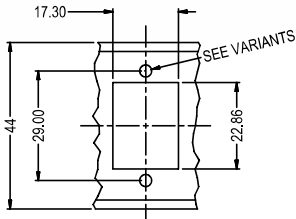

## 1U SLIM PANELS

16 rectangular holes with cable bar  
Material: Steel, black powder coat finish.

HOLE DETAIL  
(16x POSITIONS)

Variants - Fixing Hole

- CP30158 - Plain Ø3.20
- CP30159 - Threaded M3x0.50
- CP30160 - Threaded #4-40 UNC

20 rectangular holes with cable bar  
Material: Steel, black powder coat finish.

HOLE DETAIL  
(20x POSITIONS)

Variants - Fixing Hole

- CP30161 - Plain Ø3.20
- CP30162 - Threaded M3x0.50
- CP30163 - Threaded #4-40 UNC