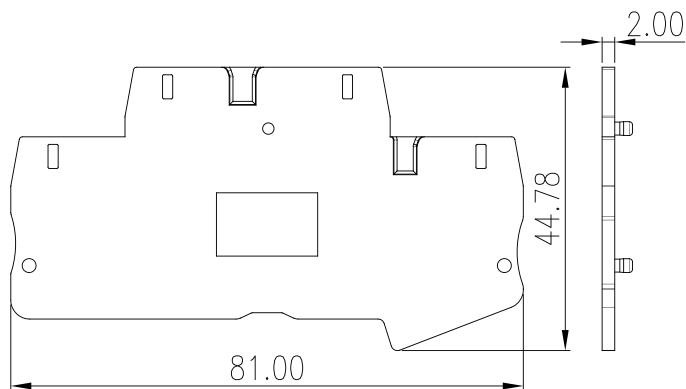

DPP4C

DIN Rail Terminal Blocks > Accessories

Specification

Product description	END COVER
Color	GREY(default)
Material	PA66
Inflammability class	UL94-V0
Compatible products	DPP4
Package	50 pcs / box