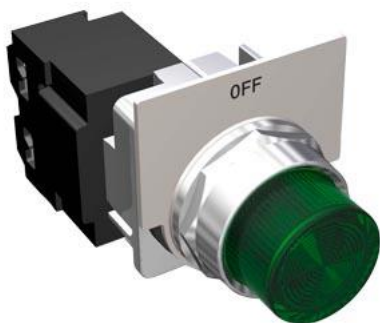

PILOT LITE,"FK" GREEN "OFF" W/AUX 120V

Figure similar

product brand name

NEMA Control Product Accessories

Further information

Industry Mall (Online ordering system)

<https://mall.industry.siemens.com/mall/en/us/Catalog/product?mlfb=US2:49SPL0AGF>