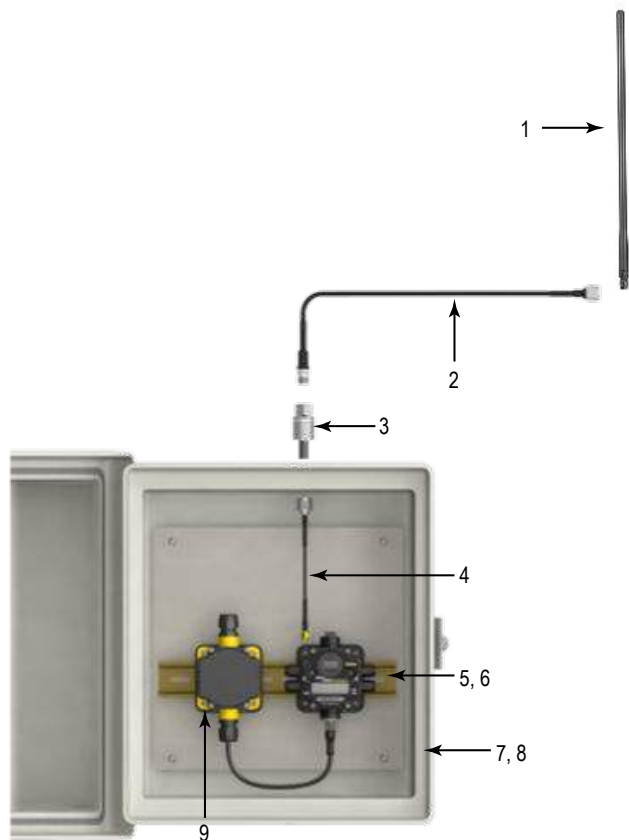

Antenna Kit BWA-ANTKIT-002

Mid-range gain omni-directional antenna kit BWA-ANTKIT-002 (p/n 18954) includes a 5 dBi rubber swivel antenna.

	Qty	Part No.	Model	Description
1	1	17721	BWA-905-C	Antenna, Omni, 902–928 MHz, 5 dBi, Rubber swivel, RP-SMA Male
2	1	77488	BWC-1MRSFRSB4	RG58, RP-SMA Male to RP-SMA Female Bulkhead, 4 m
3	1	79296	BWC-LMRSFRPB	Surge Suppressor, Bulkhead, RP-SMA
4	1	78544	BWC-1MRSFRSB02	RG58, RP-SMA Male to RP-SMA Female Bulkhead, 0.2 m
5–9				Sold separately. Antenna kits do not include the radio, power supply, or enclosure components.

To create a weatherproof antenna connection, refer to the Sure Cross Wireless I/O Product Manual (p/n [132607](#)), the Sure Cross Installation Guide (p/n [151514](#)), or Antenna Basics (p/n [132113](#)).