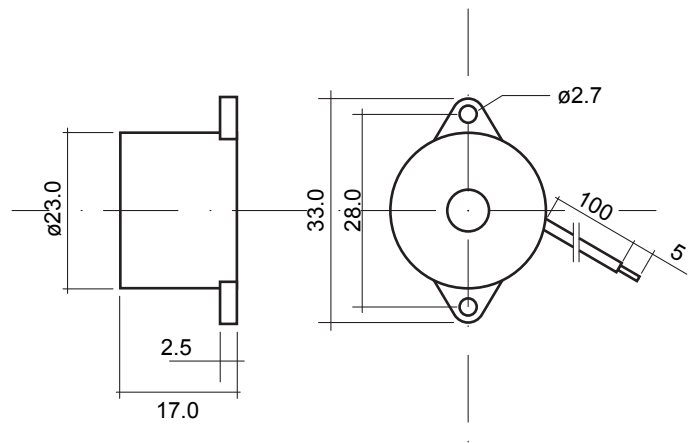

PRODUCT DATA SHEET

PART NO. PB -2317 NON-WASHABLE TYPE

PB -2317

DIMENSIONS

DIMENSION: Ø23.0 X H 17.0

SPECIFICATION	UNIT	PB -2317
Rated Voltage	(VDC)	12
Operating Voltage	(VDC)	3-16
Current consumption	(mA)	8
Sound Output (min)	(dB)	90
Resonance Frequency	(Hz)	3700 ±500
Operating Temp	(C)	-20~+60
Storage Temp	(C)	-30~+70
Weight	(g)	5
Dimension	(mm)	23.0 x H17.0
Terminal		Wire
Environmental Protection Regulation		RoHS

*Value applying at rated voltage

*Distance for measurement 10 cm