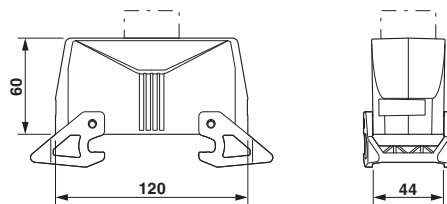

- good shielding in the event of electromagnetic interference

Key Commercial Data

Packing unit	1 STK
Custom tariff number	85389099
Country of origin	China

Technical data

Dimensions

Height	60 mm
Width	44 mm
Length	120 mm

Housing - HC-STA-B24-HLWD-1TTP16-EL-AL - 1412801

Technical data

General

Note	for contact inserts HC-B24, BB46, D64, DD108, HV10/16, M
Size	B24
Housing type	Sleeve housing
Locking type	With double locking latch
No. of cable outlets	1
Cable exit	straight
Screw connection	none
Type of the screw connection	1x Pg16
Housing material	Die-cast aluminum, salt water resistant
Housing surface material	Uncoated
Material lock	PA

Drawings

Dimensional drawing

Dimensional drawing

Classifications

eCl@ss

eCl@ss 5.1	27143424
eCl@ss 6.0	27143423
eCl@ss 8.0	27440202
eCl@ss 9.0	27440202

ETIM

ETIM 5.0	EC000437
----------	----------