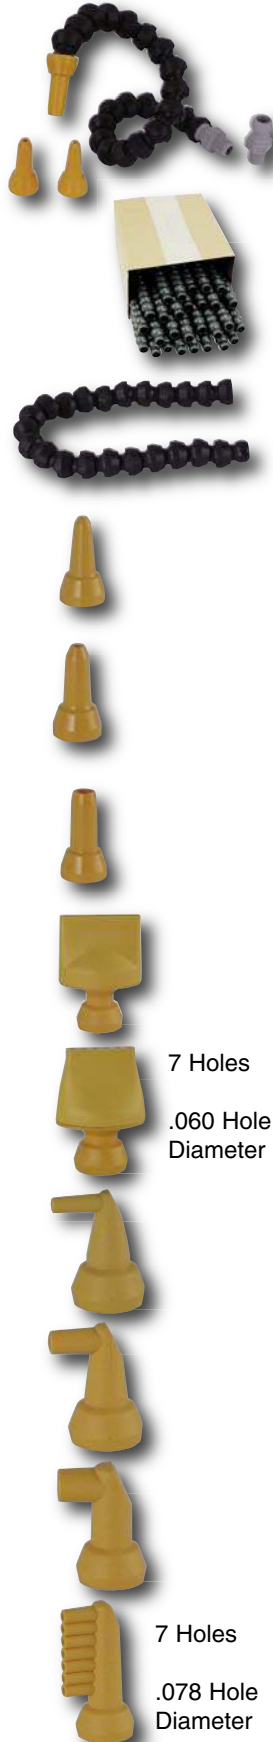

344 08 7/32" Nozzle

1/4" - Nozzle Ø 5.6mm - 7/32". lbs. .02

Item No. Dia. pkg. SHOP
344 08 5.6mm/.22" 1

344 10 Straight Flat Nozzle

1/4" - Flat Nozzle 24mm wide. lbs. .03

Item No. Width pkg. SHOP
344 10 24mm/.94" 1

344 12 Straight Multi Hole Nozzle

1/4" - Multi Hole Nozzle. lbs. .02

Item No. Width pkg. SHOP
344 12 24mm/.94" 1

344 14 1/16" Nozzle 90° Bend 1/4" -

Angular Nozzle Ø 1.6mm-1/16". lbs. .02

Item No. Dia. pkg. SHOP
344 14 1.6mm/.620" 1

344 16 1/8" Nozzle 90° Bend 1/4" -

Angular Nozzle Ø 3.2mm-1/8". lbs. .02

Item No. Dia. pkg. SHOP
344 16 3.2mm/.125" 1

344 18 7/32" Nozzle 90° Bend 1/4" -

Angular Nozzle Ø 5.6mm-7/32". lbs. .02

Item No. Dia. pkg. SHOP
344 18 5.6mm/.22" 1

344 20 Multi Hole Spray Bar 1/4" -

Right Angle Multi Hole Nozzle. lbs. .02

Item No. Width pkg. SHOP
344 20 24mm/.94" 1

344 32 Adapter for LcLn-1/4" lbs. .02

Item No. OAL pkg. SHOP
344 32 7x2mm 1

344 34 Male Double End Segment