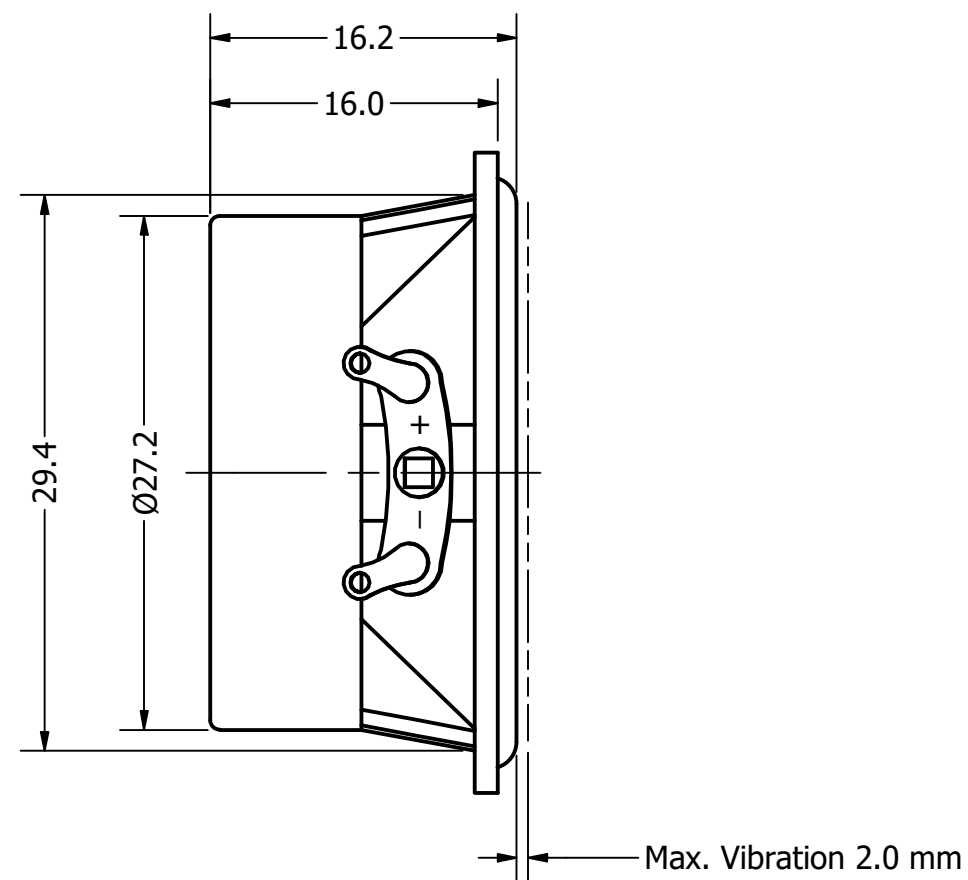

Part Number:	SW330204-1	
	DRAWN CJ	11/20/2018
Description:	Waterproof Dynamic Speaker	
	CHECKED C.H.	11/29/2018
	APPROVED C.E.	11/29/2018
This document contains data proprietary to DB Unlimited. Any use or reproduction, in any form, without prior written permission of DB Unlimited is prohibited. All terms and conditions can be found at <a href="http://www.dbunlimitedco.com">www.dbunlimitedco.com</a>		

Top View

Side View

Bottom View

Items	Specifications	Conditions
Sound Pressure Level	99	dB (@ 10cm), Avg.
Resonant Frequency	280	Hz
Frequency Range	280 ~ 20,000	Hz
Nominal Power	2.5	W
Max. Power	3	W
Impedance	4	Ω
Cone Material	Aluminum	
Mount Type	Flush Mount	
IP Rating	IP67	
Storage Temperature	-20 ~ +55	°C
Operating Temperature	-20 ~ +55	°C
Weight	34	g

REVISION HISTORY			
REV	DESCRIPTION	DATE	APPROVED
	Released from Engineering	11/29/2018	C.E.

NOTES	
1) All dimensions are in mm unless otherwise noted	
2) All tolerances are ± 0.5 mm unless otherwise noted	
3) All parts meet RoHS	
4) Subject to change or redrawn without notice	