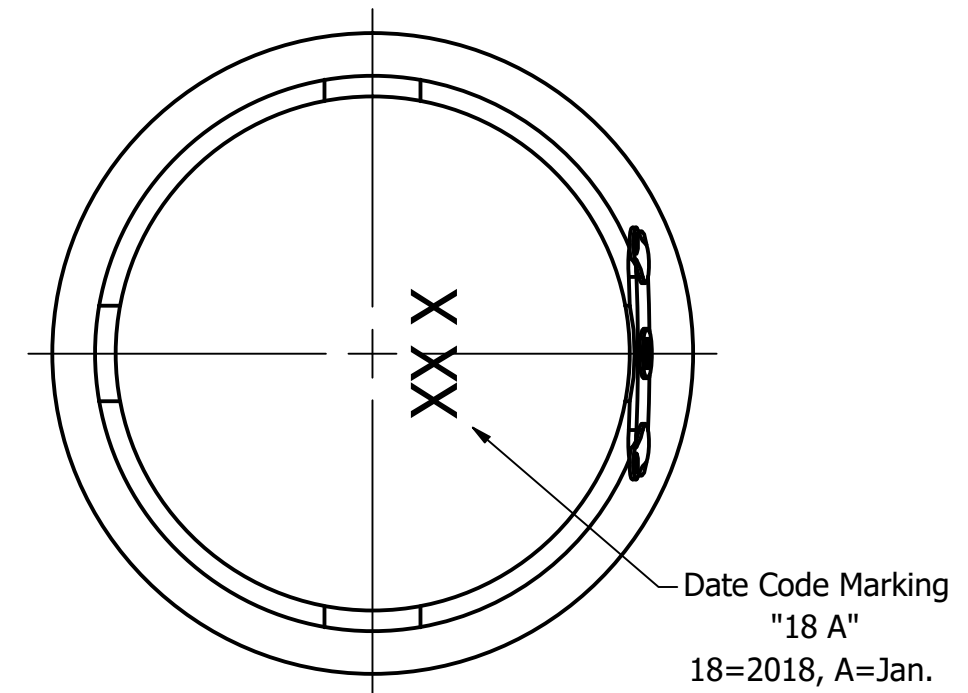

Part Number:	SW330204-1	
	DRAWN CJ	11/20/2018
Description:	Waterproof Dynamic Speaker	
	CHECKED C.H.	11/29/2018
	APPROVED C.E.	11/29/2018
This document contains data proprietary to DB Unlimited. Any use or reproduction, in any form, without prior written permission of DB Unlimited is prohibited. All terms and conditions can be found at <a href="http://www.dbunlimitedco.com">www.dbunlimitedco.com</a>		

Top View

Side View

Bottom View

Items	Specifications	Conditions
Sound Pressure Level	99	dB (@ 10cm), Avg.
Resonant Frequency	280	Hz
Frequency Range	280 ~ 20,000	Hz
Nominal Power	2.5	W
Max. Power	3	W
Impedance	4	Ω
Cone Material	Aluminum	
Mount Type	Flush Mount	
IP Rating	IP67	
Storage Temperature	-20 ~ +55	°C
Operating Temperature	-20 ~ +55	°C
Weight	34	g

REVISION HISTORY			
REV	DESCRIPTION	DATE	APPROVED
	Released from Engineering	11/29/2018	C.E.

NOTES	
1) All dimensions are in mm unless otherwise noted	
2) All tolerances are ± 0.5 mm unless otherwise noted	
3) All parts meet RoHS	
4) Subject to change or redrawn without notice	