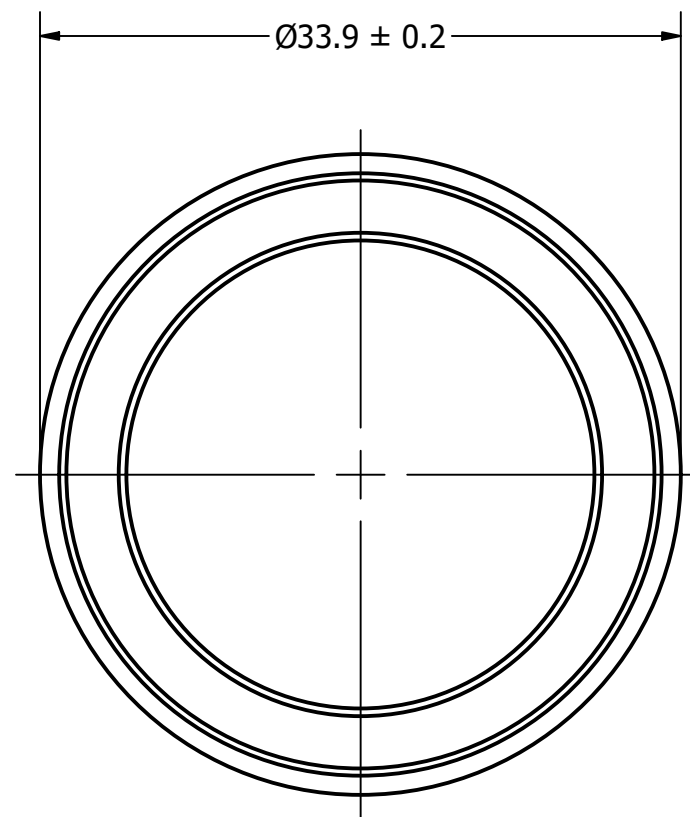

Part Number:	SW330204-1	
	DRAWN CJ	11/20/2018
Description:	Waterproof Dynamic Speaker	
	CHECKED C.H.	11/29/2018
	APPROVED C.E.	11/29/2018
This document contains data proprietary to DB Unlimited. Any use or reproduction, in any form, without prior written permission of DB Unlimited is prohibited. All terms and conditions can be found at <a href="http://www.dbunlimitedco.com">www.dbunlimitedco.com</a>		

Top View

Side View

Bottom View

Items	Specifications	Conditions
Sound Pressure Level	99	dB (@ 10cm), Avg.
Resonant Frequency	280	Hz
Frequency Range	280 ~ 20,000	Hz
Nominal Power	2.5	W
Max. Power	3	W
Impedance	4	Ω
Cone Material	Aluminum	
Mount Type	Flush Mount	
IP Rating	IP67	
Storage Temperature	-20 ~ +55	°C
Operating Temperature	-20 ~ +55	°C
Weight	34	g