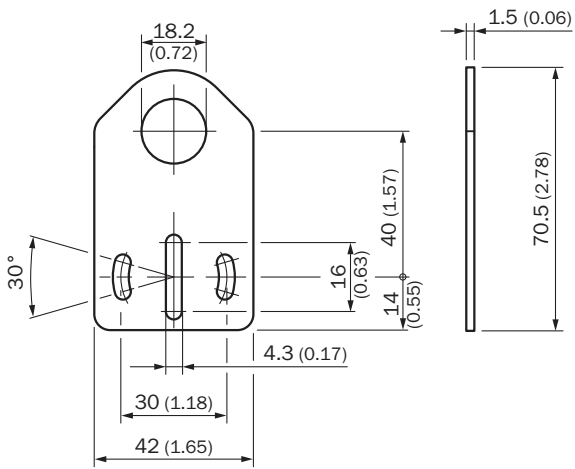

BEF-WG-M18

SICK
Sensor Intelligence.

Ordering information

Type	Part no.
BEF-WG-M18	5321870

Other models and accessories → www.sick.com/

Detailed technical data

Technical specifications

Accessory group	Mounting brackets and plates
Accessory family	Mounting brackets
Suitable for	GR18, V180-2, V18, W15, Z1, Z2
Material	Steel, zinc coated
Items supplied	Without mounting hardware
Description	Mounting plate for M18 sensors
Specialty	Straight

Dimensional drawing (Dimensions in mm (inch))

SICK AT A GLANCE

SICK is one of the leading manufacturers of intelligent sensors and sensor solutions for industrial applications. A unique range of products and services creates the perfect basis for controlling processes securely and efficiently, protecting individuals from accidents and preventing damage to the environment.