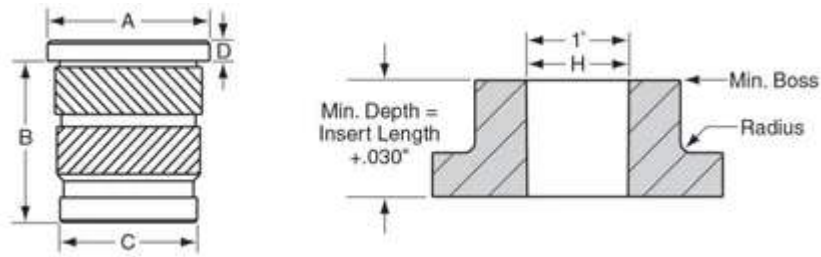

H3124X500C

A	0.437 in
B	0.5 in
Boss Size	0.754 in
Brand	RAF
C	0.374 in
D	0.05 in
Finish	None
Hole Size	0.377 in
Material	Brass
Series	HC
Thread Size	5/16-24

PRODUCT OPTIONS

Finish
None
Black Oxide (25)
Bright Dip (13)
Bright Tin over Copper Flash (14)
Cad Plate - Clear Chromate (2)
Cad Plate - Clear Chromate - Commercial (1)

Cad Plate - Yellow Chromate (3)
Chrome - Bright (10)
Chrome - Satin (11)
Chrome over Nickel (4)
Electro Tin (16)
Electro Tin - Nickel Undercoat (44)
Electro Tin - Solder 60/40 (27)
Hot Tin Dip (15)
Nickel (5)
Nickel - Ductile (37)
Zinc - Black (42)
Zinc - Blue (43)
Zinc - Clear Chromate (12)
Zinc - Yellow Chromate (28)