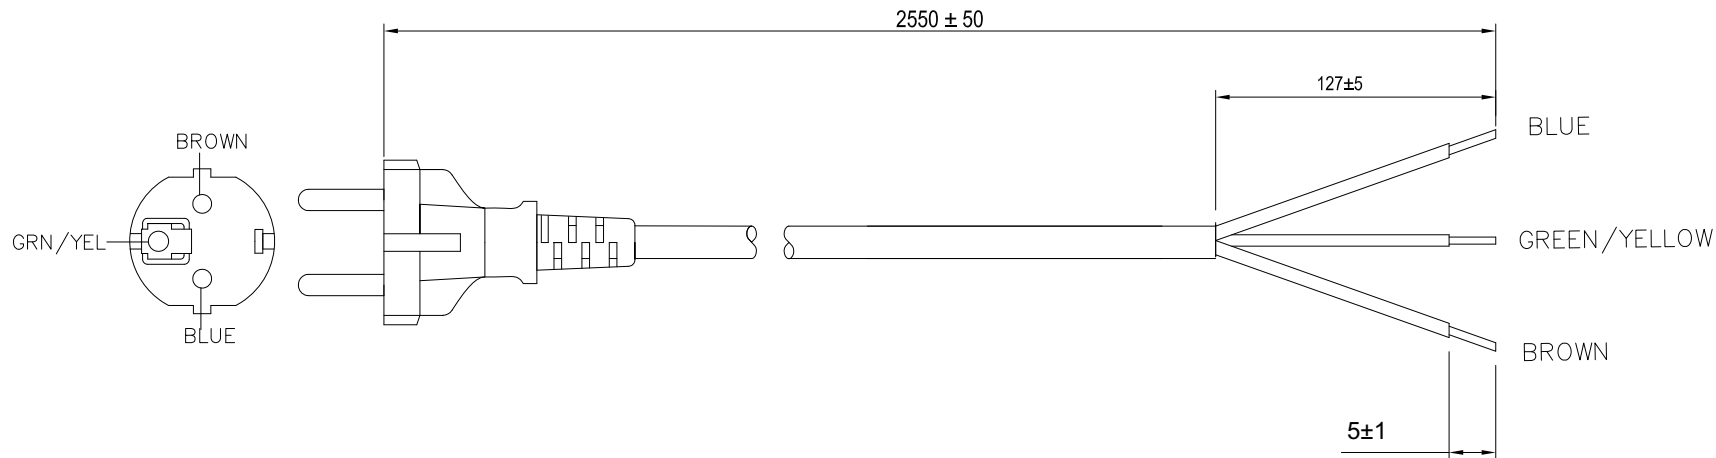

GENERAL SPECIFICATIONS:

RATING: 16A / 250V AC
 CABLE TYPE / SIZE: H05VV-F, 3 x 1.5 mm²
 TEMPERATURE RATING: 70° C
 CONDUCTOR COLORS: BROWN / BLUE/ GREEN-YELLOW
 CABLE JACKET COLOR: BLACK
 OVERALL LENGTH (L): 2550 ± 50 mm
 CABLE OUTER DIAMETER: 8.5 ± 0.1 mm
 END 'A' PLUG: CEE 7/7
 END 'B': SEE TERMINATION TABLE
 APPROVALS: VDE, N, D, FI, KEMA, OVE, CE, IMQ, S, USE, CEBEC

NOTES:

1. PLUG MUST BE MARKED WITH APPROVAL SYMBOLS OR FILE NUMBER(S).

CONDUCTOR TERMINATION TABLE:

Wire	Color	ROJ ± 5 mm	R I J ± 1 mm	Terminal
Ground	Green-Yeloow	127	5	STRIPPED
Neutral	Blue	127	5	STRIPPED
Line	Brown	127	5	STRIPPED

PACKING:

BULK PACKED, BUNDLES OF 25.
 MAXIMUM SHIPPING CARTON WEIGHT IS 30 KG.

DASH NO.	PART NO	REV.	DESCRIPTION	NOTES
TABULATION BLOCK				
		TOLERANCES: DECIMALS ANGULAR .xx +/- 0.1 +/- 1° .xxx +/- .005		GlobTek, Inc. www.globtek.com 186 Veterans Dr. Northvale, NJ 07647 Tel. 201-784-1000 Fax 201.784.0111
		MILLIMETERS ANGULAR .xx +/- 0.3 +/- 1° .xxx +/- .013		
INIT.BY: EM		DATE: 03/13/09		DWG TITLE: EUROPEAN NON-DETACHABLE POWER CORD REV. A1
DRAWN: NF		DATE: 03/13/09		
APRVD: HM		DATE: 03/13/09		
		SCALE: NONE		PART NO: 23144282M5001(R) SHEET 1/1