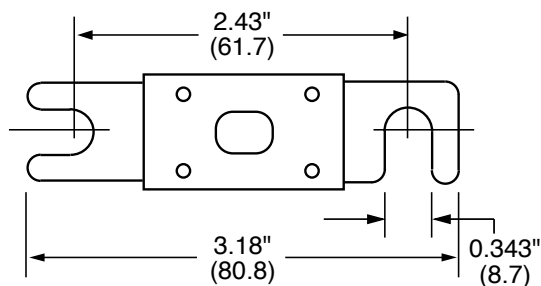

POWR-GARD® Fuse Datasheet

CNN_E / CNN / CNL SERIES LIFT TRUCK FUSES

32/48/80 V dc • Fast-Acting and Very Fast-Acting • 10–800 A

Description

CNN_E fuses are rated for applications up to 80 V dc. As fork lift trucks and electrical vehicle system voltages increase, circuit protection needs to be rated higher than the standard CNN products to handle the increased voltage. The CNN_E is considered very fast-acting for quicker reaction time.

Dimensions inches (mm)

Specifications

Voltage Ratings	CNN_E: 80 V dc CNN: 48 V dc / 125 V ac CNL: 32 V dc / 32 V ac
Ampere Ratings	10 – 800 A*
Max. Interrupting Rating	CNN_E: 2,700 A CNN/CNL: 2,500 A
Approval	CNN_E: cURus (File E71611) CNN/CNL: UR (File E71611)
Environmental	RoHS Compliant, Lead (Pb) Free
Country of Origin	CNN_E: Mexico CNN/CNL: China

*See ordering information table for available amperages by series

Ordering Information

AMPERE RATINGS CNN_E (80 V DC)					
35	80	150	250	350	700
40	90	175	275	400	800
50	100	200	300	500	—
60	125	225	325	600	—

AMPERE RATINGS CNN (48 V DC)					
10	60	125	225	325	600
35	80	150	250	350	700
40	90	175	275	400	800
50	100	200	300	500	—

AMPERE RATINGS CNL (32 V CDC)					
35	80	150	250	350	—
40	100	175	275	400	—
50	125	200	300	500	—
60	130	225	325	—	—